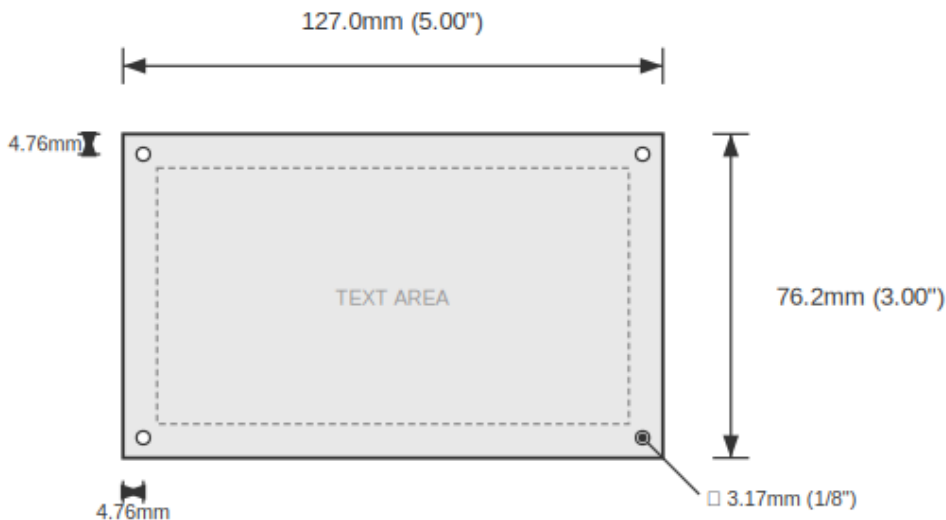

BACKFEED POSSIBLE / VERIFY ALL SOURCES Safety Label - 5" x 3" Black on White

SKU: TB-RCT-50X30-BW-H-59B4E9

Category: Rectangle Labels

Color: Black On White

**ENGRAVED TEXT**

Line 1: "BACKFEED POSSIBLE"

Line 2: "VERIFY ALL SOURCES"

SPECIFICATIONS

Width	127.0mm (5.00")
Height	76.2mm (3.00")
Material	2-Ply Engraved Modified Acrylic
Engraving Depth	0.003" (0.076mm) - Depth may vary
Surface Finish	Matte
Thickness	0.0625" (1.6mm)
Cutting Method	Precision Cut

TOLERANCES

Length: +/-0.12" | Width: +/-0.12" | Thickness: +/-5%

DURABILITY & ENVIRONMENT

- UV Tested: 3+ years without significant color change (ISO 4892-3)
- Suitable for outdoor use
- Temperature Range: -40F to 200F

Product: BACKFEED POSSIBLE / VERIFY ALL SOURCES Safety Label - 5" x 3" Black on White

SKU: TB-RC

DIMENSIONS

Width	127.0mm (5.00")
Height	76.2mm (3.00")
Text Size	5.0mm (0.20")
Color	Black On White
Corner Style	Square
Holes	Yes (4x corners)
Hole Diameter	3.18mm (1/8")
Hole Quantity	4
Hole Clearance	3.18mm (1/8") from each edge
Mounting	Screw through hole