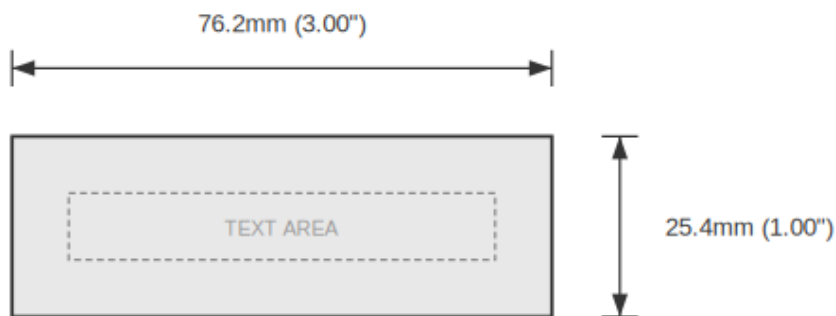

ENGRAVED TEXT

Line 1: "STORED ENERGY MAY"

Line 2: "REMAIN AFTER POWER OFF"

SPECIFICATIONS

Width	76.2mm (3.00")
Height	25.4mm (1.00")
Material	2-Ply Laser Engraved Modified Acrylic
Engraving Depth	0.003" (0.076mm) - Depth may vary
Surface Finish	Matte
Thickness	0.0625" (1.6mm)
Cutting Method	Laser

TOLERANCES

Length: +/-0.12" | Width: +/-0.12" | Thickness: +/-5%

DURABILITY & ENVIRONMENT

- UV Tested: 3+ years without significant color change (ISO 4892-3)
- Suitable for outdoor use
- Temperature Range: -40F to 200F

Product: STORED ENERGY MAY / REMAIN AFTER POWER OFF Safety Label - 3" x 1" Black on Orange

SKU: TB-RC

DIMENSIONS

Width	76.2mm (3.00")
Height	25.4mm (1.00")
Text Size	5.0mm (0.20")
Color	Black On Orange
Corner Style	Square
Holes	No
Mounting	Adhesive backing

NOTES

1. All dimensions in millimeters unless otherwise noted
2. Drawing not to scale
3. See page 1 for manufacturing tolerances
4. Custom sizes available upon request