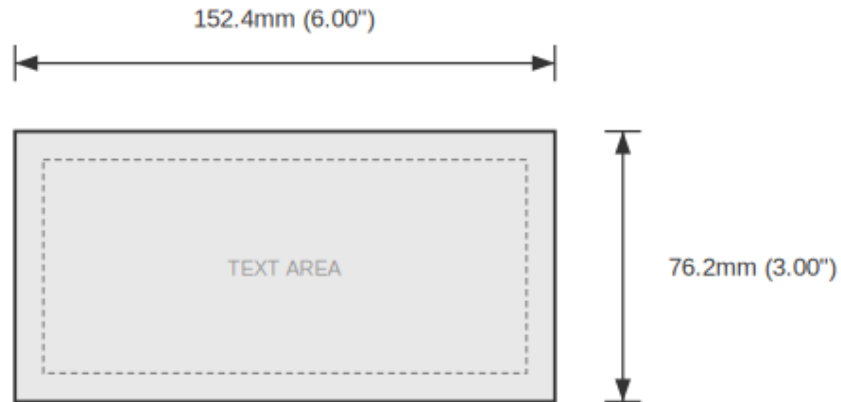

Line 2: "REMAIN AFTER POWER OFF"

**SPECIFICATIONS**

Width	152.4mm (6.00")
Height	76.2mm (3.00")
Material	2-Ply Engraved Modified Acrylic
Engraving Depth	0.003" (0.076mm) - Depth may vary
Surface Finish	Matte
Thickness	0.0625" (1.6mm)
Cutting Method	Precision Cut

**TOLERANCES**

Length: +/-0.12" | Width: +/-0.12" | Thickness: +/-5%

**DURABILITY & ENVIRONMENT**

- UV Tested: 3+ years without significant color change (ISO 4892-3)
- Suitable for outdoor use
- Temperature Range: -40F to 200F

**Product: STORED ENERGY MAY / REMAIN AFTER POWER OFF Safety Label - 6" x 3" Black on Orange**

SKU: TB-RC

**DIMENSIONS**

Width	152.4mm (6.00")
Height	76.2mm (3.00")
Text Size	5.0mm (0.20")
Color	Black On Orange
Corner Style	Square
Holes	No
Mounting	Adhesive backing

**NOTES**

1. All dimensions in millimeters unless otherwise noted
2. Drawing not to scale
3. See page 1 for manufacturing tolerances
4. Custom sizes available upon request