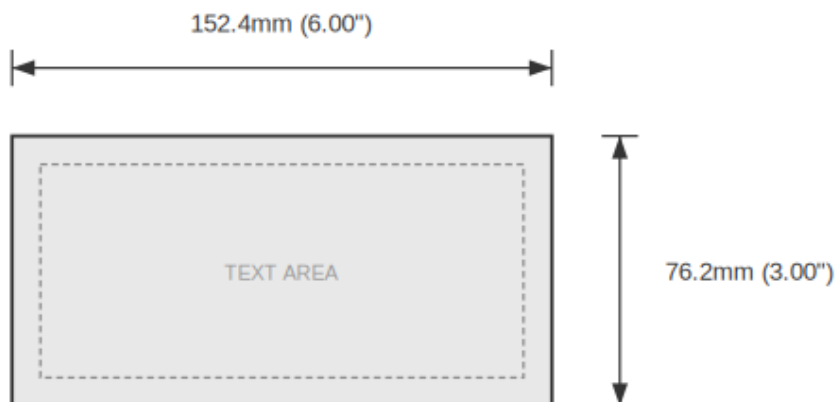

Width	152.4mm (6.00")
Height	76.2mm (3.00")
Material	2-Ply Laser Engraved Modified Acrylic
Engraving Depth	0.003" (0.076mm) - Depth may vary
Surface Finish	Matte
Thickness	0.0625" (1.6mm)
Cutting Method	Laser

**TOLERANCES**

Length: +/-0.12" | Width: +/-0.12" | Thickness: +/-5%

**DURABILITY & ENVIRONMENT**

- UV Tested: 3+ years without significant color change (ISO 4892-3)
- Suitable for outdoor use
- Temperature Range: -40F to 200F

## DIMENSIONS

Width	152.4mm (6.00")
Height	76.2mm (3.00")
Text Size	5.0mm (0.20")
Color	White On Red
Corner Style	Square
Holes	No
Mounting	Adhesive backing

## NOTES

1. All dimensions in millimeters unless otherwise noted
2. Drawing not to scale
3. See page 1 for manufacturing tolerances
4. Custom sizes available upon request