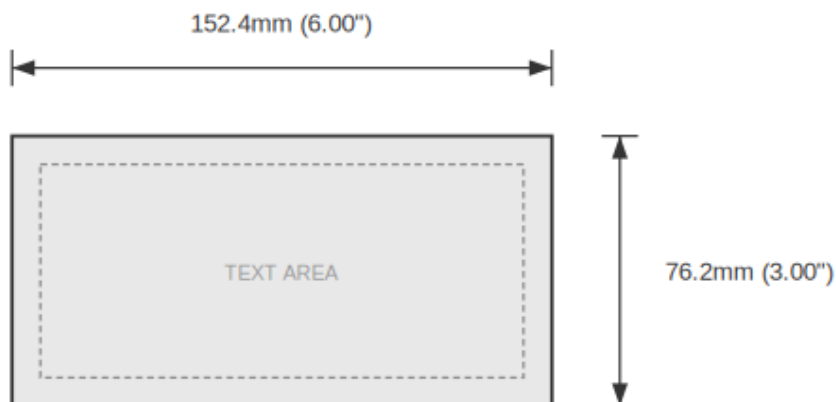

**SPECIFICATIONS**

Width	152.4mm (6.00")
Height	76.2mm (3.00")
Material	2-Ply Laser Engraved Modified Acrylic
Engraving Depth	0.003" (0.076mm) - Depth may vary
Surface Finish	Matte
Thickness	0.0625" (1.6mm)
Cutting Method	Laser

**TOLERANCES**

Length: +/-0.12" | Width: +/-0.12" | Thickness: +/-5%

**DURABILITY & ENVIRONMENT**

- UV Tested: 3+ years without significant color change (ISO 4892-3)
- Suitable for outdoor use
- Temperature Range: -40F to 200F

## DIMENSIONS

Width	152.4mm (6.00")
Height	76.2mm (3.00")
Text Size	5.0mm (0.20")
Color	White On Blue
Corner Style	Square
Holes	No
Mounting	Adhesive backing

## NOTES

1. All dimensions in millimeters unless otherwise noted
2. Drawing not to scale
3. See page 1 for manufacturing tolerances
4. Custom sizes available upon request