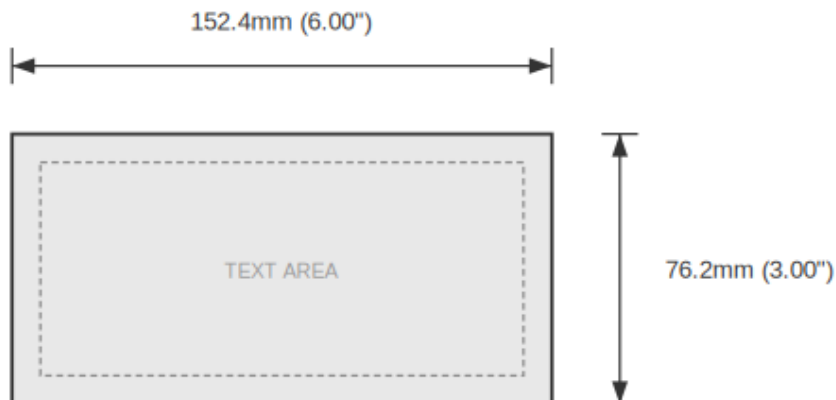

Width	152.4mm (6.00")
Height	76.2mm (3.00")
Material	2-Ply Laser Engraved Modified Acrylic
Engraving Depth	0.003" (0.076mm) - Depth may vary
Surface Finish	Matte
Thickness	0.0625" (1.6mm)
Cutting Method	Laser

TOLERANCES

Length: +/-0.12" | Width: +/-0.12" | Thickness: +/-5%

DURABILITY & ENVIRONMENT

- UV Tested: 3+ years without significant color change (ISO 4892-3)
- Suitable for outdoor use
- Temperature Range: -40F to 200F

Product: DE-ENERGIZE BEFORE WORK Safety Label - 6" x 3" White on Black

SKU: TB-RC

DIMENSIONS

Width	152.4mm (6.00")
Height	76.2mm (3.00")
Text Size	5.0mm (0.20")
Color	White On Black
Corner Style	Square
Holes	No
Mounting	Adhesive backing

NOTES

1. All dimensions in millimeters unless otherwise noted
2. Drawing not to scale
3. See page 1 for manufacturing tolerances
4. Custom sizes available upon request