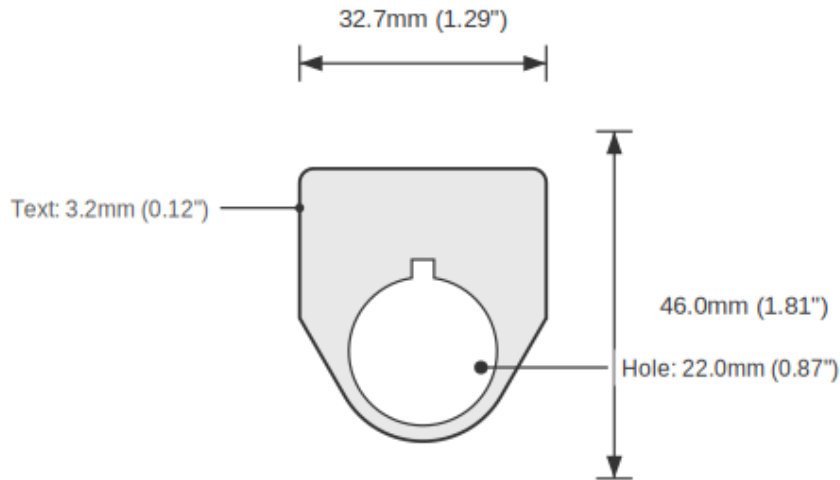

### SPECIFICATIONS

Device Size	22mm
Tag Dimensions	32.7 x 46.0 mm
Hole Diameter	22mm
Material	2-Ply Laser Engraved Modified Acrylic
Engraving Depth	0.003" (0.076mm) - Depth may vary
Surface Finish	Matte
Thickness	0.0625" (1.6mm)
Cutting Method	Laser

### TOLERANCES

Length: +/-0.12" | Width: +/-0.12" | Thickness: +/-5%

**Product: OPEN Push Button Legend Plate - 22mm White on Black (Allen-Bradley)**

SKU: TB-R2

**DIMENSIONS**

Overall Width	32.7mm (1.29")
Overall Height	46.0mm (1.81")
Hole Diameter	22.0mm (0.87")
Text Size	3.2mm (0.12")

**NOTES**

1. All dimensions in millimeters unless otherwise noted
2. Drawing not to scale
3. See page 1 for manufacturing tolerances
4. Custom sizes available upon request