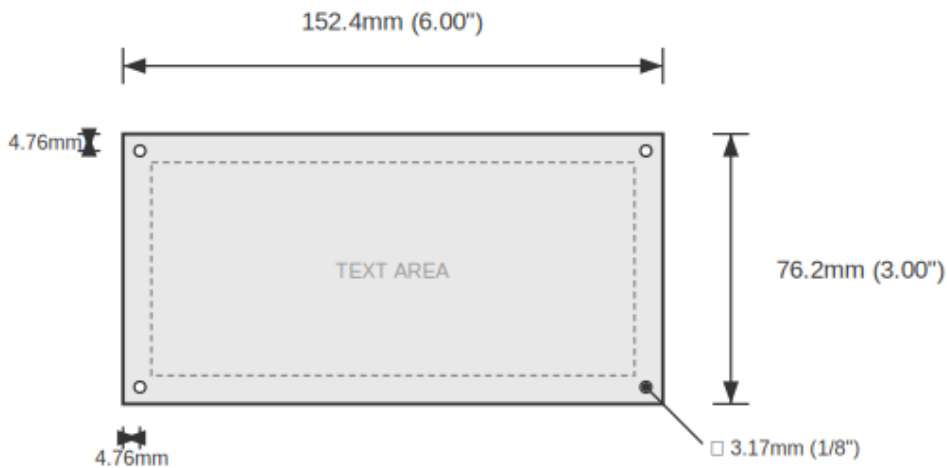

SPECIFICATIONS

Width	152.4mm (6.00")
Height	76.2mm (3.00")
Material	2-Ply Engraved Modified Acrylic
Engraving Depth	0.003" (0.076mm) - Depth may vary
Surface Finish	Matte
Thickness	0.0625" (1.6mm)
Cutting Method	Precision Cut

TOLERANCES

Length: +/-0.12" | Width: +/-0.12" | Thickness: +/-5%

DURABILITY & ENVIRONMENT

- UV Tested: 3+ years without significant color change (ISO 4892-3)
- Suitable for outdoor use
- Temperature Range: -40F to 200F

Product: VOLTAGE RATED / GLOVES REQUIRED Safety Label - 6" x 3" Black on Yellow

SKU: TB-RC

DIMENSIONS

Width	152.4mm (6.00")
Height	76.2mm (3.00")
Text Size	5.0mm (0.20")
Color	Black On Yellow
Corner Style	Square
Holes	Yes (4x corners)
Hole Diameter	3.18mm (1/8")
Hole Quantity	4
Hole Clearance	3.18mm (1/8") from each edge
Mounting	Screw through hole

NOTES

1. All dimensions in millimeters unless otherwise noted
2. Drawing not to scale
3. See page 1 for manufacturing tolerances
4. Custom sizes available upon request