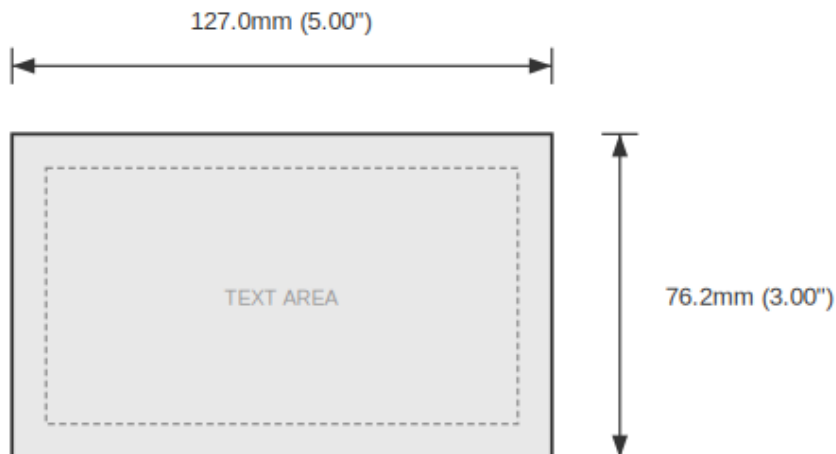

Width	127.0mm (5.00")
Height	76.2mm (3.00")
Material	2-Ply Laser Engraved Modified Acrylic
Engraving Depth	0.003" (0.076mm) - Depth may vary
Surface Finish	Matte
Thickness	0.0625" (1.6mm)
Cutting Method	Laser

TOLERANCES

Length: +/-0.12" | Width: +/-0.12" | Thickness: +/-5%

DURABILITY & ENVIRONMENT

- UV Tested: 3+ years without significant color change (ISO 4892-3)
- Suitable for outdoor use
- Temperature Range: -40F to 200F

Product: LOCKOUT BEFORE SERVICING Lockout/Tagout Tag - 5" x 3" White on Blue

SKU: TB-RC

DIMENSIONS

Width	127.0mm (5.00")
Height	76.2mm (3.00")
Text Size	5.0mm (0.20")
Color	White On Blue
Corner Style	Square
Holes	No
Mounting	Adhesive backing

NOTES

1. All dimensions in millimeters unless otherwise noted
2. Drawing not to scale
3. See page 1 for manufacturing tolerances
4. Custom sizes available upon request