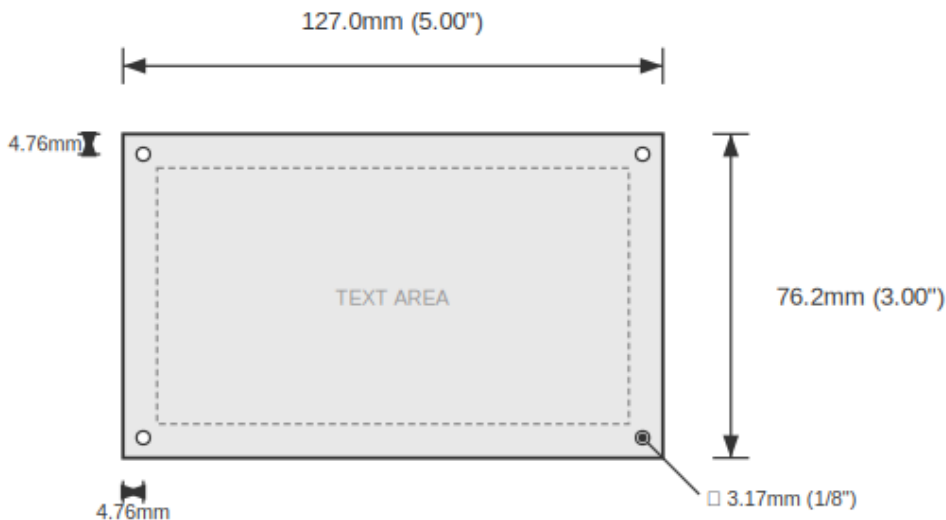

Width	127.0mm (5.00")
Height	76.2mm (3.00")
Material	2-Ply Engraved Modified Acrylic
Engraving Depth	0.003" (0.076mm) - Depth may vary
Surface Finish	Matte
Thickness	0.0625" (1.6mm)
Cutting Method	Precision Cut

**TOLERANCES**

Length: +/-0.12" | Width: +/-0.12" | Thickness: +/-5%

**DURABILITY & ENVIRONMENT**

- UV Tested: 3+ years without significant color change (ISO 4892-3)
- Suitable for outdoor use
- Temperature Range: -40F to 200F

## DIMENSIONS

Width	127.0mm (5.00")
Height	76.2mm (3.00")
Text Size	5.0mm (0.20")
Color	White On Blue
Corner Style	Square
Holes	Yes (4x corners)
Hole Diameter	3.18mm (1/8")
Hole Quantity	4
Hole Clearance	3.18mm (1/8") from each edge
Mounting	Screw through hole

## NOTES

1. All dimensions in millimeters unless otherwise noted
2. Drawing not to scale
3. See page 1 for manufacturing tolerances
4. Custom sizes available upon request