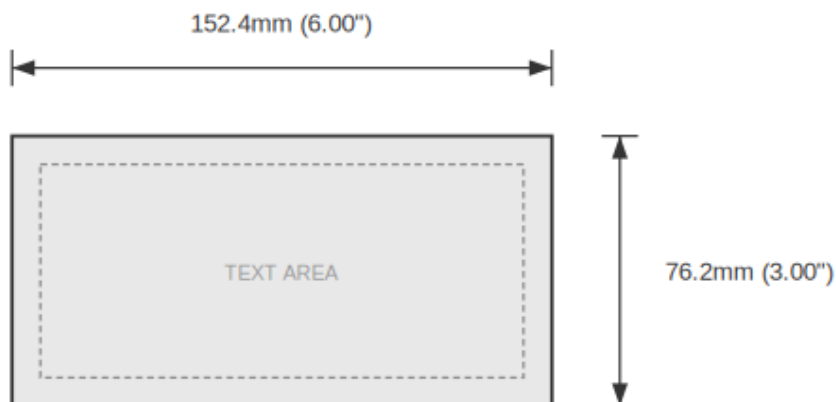

Width	152.4mm (6.00")
Height	76.2mm (3.00")
Material	2-Ply Laser Engraved Modified Acrylic
Engraving Depth	0.003" (0.076mm) - Depth may vary
Surface Finish	Matte
Thickness	0.0625" (1.6mm)
Cutting Method	Laser

TOLERANCES

Length: +/-0.12" | Width: +/-0.12" | Thickness: +/-5%

DURABILITY & ENVIRONMENT

- UV Tested: 3+ years without significant color change (ISO 4892-3)
- Suitable for outdoor use
- Temperature Range: -40F to 200F

Product: LOCKOUT BEFORE SERVICING Lockout/Tagout Tag - 6" x 3" Black on Yellow

SKU: TB-RC

DIMENSIONS

Width	152.4mm (6.00")
Height	76.2mm (3.00")
Text Size	5.0mm (0.20")
Color	Black On Yellow
Corner Style	Square
Holes	No
Mounting	Adhesive backing

NOTES

1. All dimensions in millimeters unless otherwise noted
2. Drawing not to scale
3. See page 1 for manufacturing tolerances
4. Custom sizes available upon request