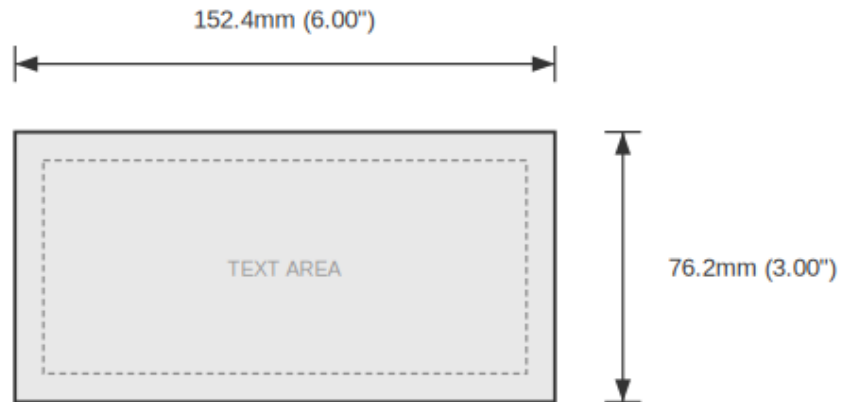

**SPECIFICATIONS**

Width	152.4mm (6.00")
Height	76.2mm (3.00")
Material	2-Ply Laser Engraved Modified Acrylic
Engraving Depth	0.003" (0.076mm) - Depth may vary
Surface Finish	Matte
Thickness	0.0625" (1.6mm)
Cutting Method	Laser

**TOLERANCES**

Length: +/-0.12" | Width: +/-0.12" | Thickness: +/-5%

**DURABILITY & ENVIRONMENT**

- UV Tested: 3+ years without significant color change (ISO 4892-3)
- Suitable for outdoor use
- Temperature Range: -40F to 200F

## DIMENSIONS

Width	152.4mm (6.00")
Height	76.2mm (3.00")
Text Size	5.0mm (0.20")
Color	Black On Orange
Corner Style	Square
Holes	No
Mounting	Adhesive backing

## NOTES

1. All dimensions in millimeters unless otherwise noted
2. Drawing not to scale
3. See page 1 for manufacturing tolerances
4. Custom sizes available upon request