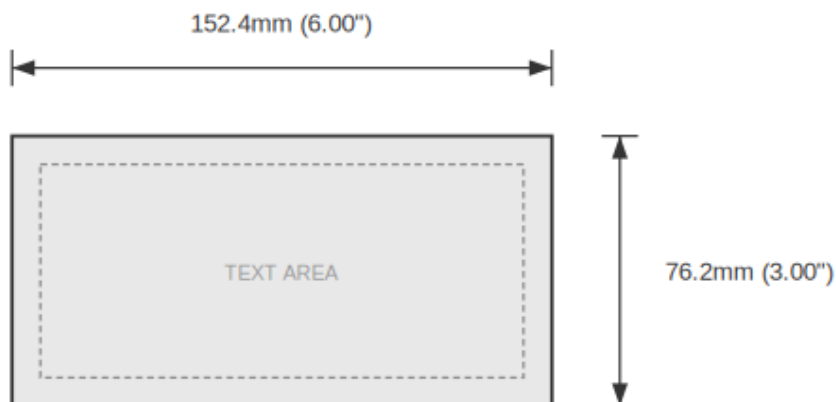

Width	152.4mm (6.00")
Height	76.2mm (3.00")
Material	2-Ply Engraved Modified Acrylic
Engraving Depth	0.003" (0.076mm) - Depth may vary
Surface Finish	Matte
Thickness	0.0625" (1.6mm)
Cutting Method	Precision Cut

TOLERANCES

Length: +/-0.12" | Width: +/-0.12" | Thickness: +/-5%

DURABILITY & ENVIRONMENT

- UV Tested: 3+ years without significant color change (ISO 4892-3)
- Suitable for outdoor use
- Temperature Range: -40F to 200F

Product: LOCKOUT BEFORE SERVICING Lockout/Tagout Tag - 6" x 3" White on Red

SKU: TB-RO

DIMENSIONS

Width	152.4mm (6.00")
Height	76.2mm (3.00")
Text Size	5.0mm (0.20")
Color	White On Red
Corner Style	Square
Holes	No
Mounting	Adhesive backing

NOTES

1. All dimensions in millimeters unless otherwise noted
2. Drawing not to scale
3. See page 1 for manufacturing tolerances
4. Custom sizes available upon request