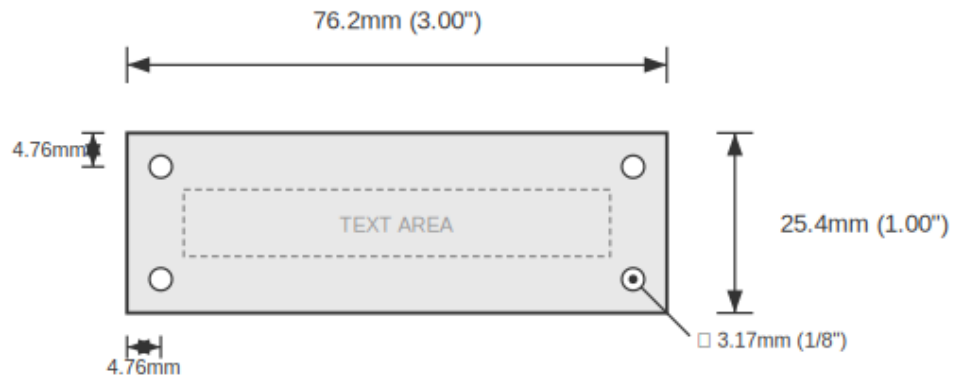

**SPECIFICATIONS**

Width	76.2mm (3.00")
Height	25.4mm (1.00")
Material	2-Ply Laser Engraved Modified Acrylic
Engraving Depth	0.003" (0.076mm) - Depth may vary
Surface Finish	Matte
Thickness	0.0625" (1.6mm)
Cutting Method	Laser

**TOLERANCES**

Length: +/-0.12" | Width: +/-0.12" | Thickness: +/-5%

**DURABILITY & ENVIRONMENT**

- UV Tested: 3+ years without significant color change (ISO 4892-3)
- Suitable for outdoor use
- Temperature Range: -40F to 200F

**Product: ISOLATE ALL / ENERGY SOURCES Safety Label - 3" x 1" Black on Yellow**

SKU: TB-RC

**DIMENSIONS**

Width	76.2mm (3.00")
Height	25.4mm (1.00")
Text Size	5.0mm (0.20")
Color	Black On Yellow
Corner Style	Square
Holes	Yes (4x corners)
Hole Diameter	3.18mm (1/8")
Hole Quantity	4
Hole Clearance	3.18mm (1/8") from each edge
Mounting	Screw through hole