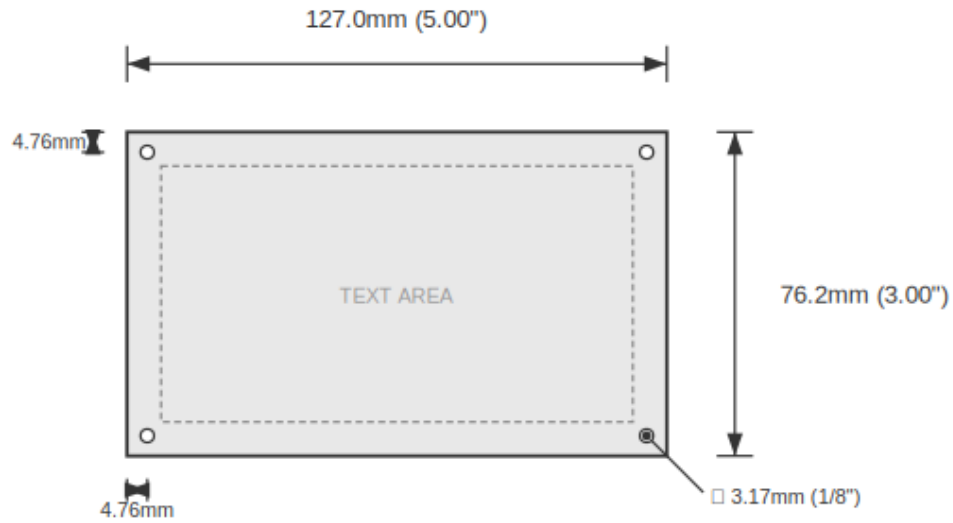

ISOLATE ALL / ENERGY SOURCES Safety Label - 5" x 3"
White on Black

SKU: TB-RCT-50X30-WB-H-04C588

Category: Rectangle Labels

Color: White On Black

**ENGRAVED TEXT**

Line 1: "ISOLATE ALL"
Line 2: "ENERGY SOURCES"

SPECIFICATIONS

Width	127.0mm (5.00")
Height	76.2mm (3.00")
Material	2-Ply Laser Engraved Modified Acrylic
Engraving Depth	0.003" (0.076mm) - Depth may vary
Surface Finish	Matte
Thickness	0.0625" (1.6mm)
Cutting Method	Laser

TOLERANCES

Length: +/-0.12" | Width: +/-0.12" | Thickness: +/-5%

DURABILITY & ENVIRONMENT

- UV Tested: 3+ years without significant color change (ISO 4892-3)
- Suitable for outdoor use
- Temperature Range: -40F to 200F

Product: ISOLATE ALL / ENERGY SOURCES Safety Label - 5" x 3" White on Black

SKU: TB-RC

DIMENSIONS

Width	127.0mm (5.00")
Height	76.2mm (3.00")
Text Size	5.0mm (0.20")
Color	White On Black
Corner Style	Square
Holes	Yes (4x corners)
Hole Diameter	3.18mm (1/8")
Hole Quantity	4
Hole Clearance	3.18mm (1/8") from each edge
Mounting	Screw through hole