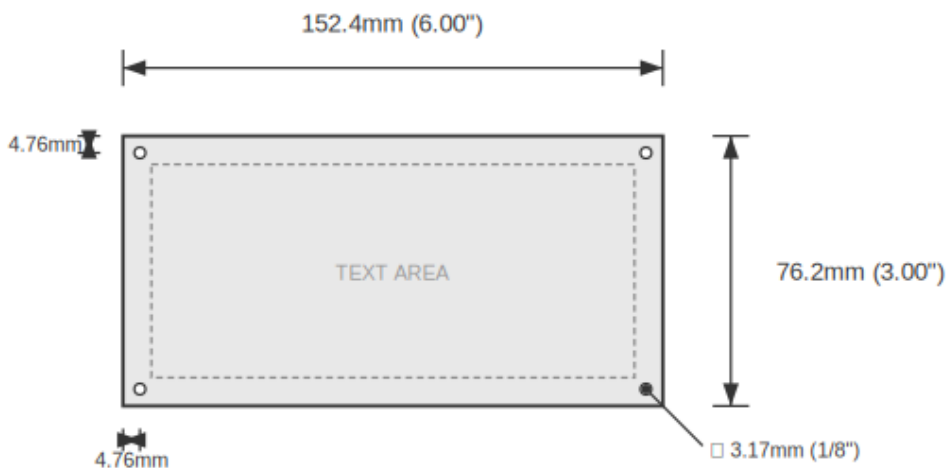

SPECIFICATIONS

Width	152.4mm (6.00")
Height	76.2mm (3.00")
Material	2-Ply Engraved Modified Acrylic
Engraving Depth	0.003" (0.076mm) - Depth may vary
Surface Finish	Matte
Thickness	0.0625" (1.6mm)
Cutting Method	Precision Cut

TOLERANCES

Length: +/-0.12" | Width: +/-0.12" | Thickness: +/-5%

DURABILITY & ENVIRONMENT

- UV Tested: 3+ years without significant color change (ISO 4892-3)
- Suitable for outdoor use
- Temperature Range: -40F to 200F

Product: ISOLATE ALL / ENERGY SOURCES Safety Label - 6" x 3" Black on Orange

SKU: TB-RC

DIMENSIONS

Width	152.4mm (6.00")
Height	76.2mm (3.00")
Text Size	5.0mm (0.20")
Color	Black On Orange
Corner Style	Square
Holes	Yes (4x corners)
Hole Diameter	3.18mm (1/8")
Hole Quantity	4
Hole Clearance	3.18mm (1/8") from each edge
Mounting	Screw through hole

NOTES

1. All dimensions in millimeters unless otherwise noted
2. Drawing not to scale
3. See page 1 for manufacturing tolerances
4. Custom sizes available upon request