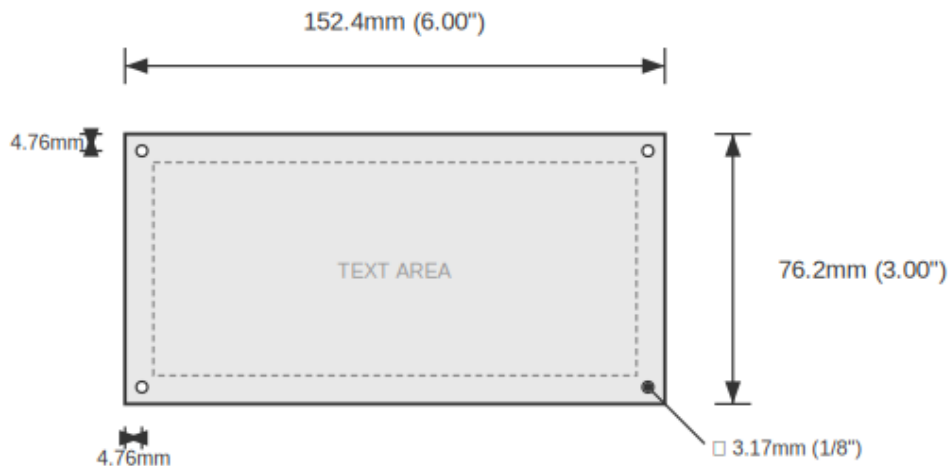

Width	152.4mm (6.00")
Height	76.2mm (3.00")
Material	2-Ply Laser Engraved Modified Acrylic
Engraving Depth	0.003" (0.076mm) - Depth may vary
Surface Finish	Matte
Thickness	0.0625" (1.6mm)
Cutting Method	Laser

TOLERANCES

Length: +/-0.12" | Width: +/-0.12" | Thickness: +/-5%

DURABILITY & ENVIRONMENT

- UV Tested: 3+ years without significant color change (ISO 4892-3)
- Suitable for outdoor use
- Temperature Range: -40F to 200F

Product: EMERGENCY DISCONNECT Disconnect Label - 6" x 3" Black on Orange

SKU: TB-RC

DIMENSIONS

Width	152.4mm (6.00")
Height	76.2mm (3.00")
Text Size	5.0mm (0.20")
Color	Black On Orange
Corner Style	Square
Holes	Yes (4x corners)
Hole Diameter	3.18mm (1/8")
Hole Quantity	4
Hole Clearance	3.18mm (1/8") from each edge
Mounting	Screw through hole

NOTES

1. All dimensions in millimeters unless otherwise noted
2. Drawing not to scale
3. See page 1 for manufacturing tolerances
4. Custom sizes available upon request