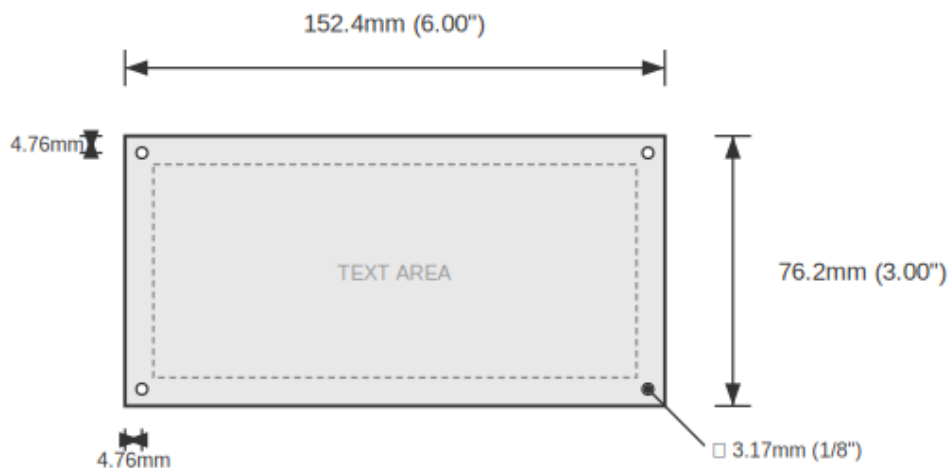

Width	152.4mm (6.00")
Height	76.2mm (3.00")
Material	2-Ply Laser Engraved Modified Acrylic
Engraving Depth	0.003" (0.076mm) - Depth may vary
Surface Finish	Matte
Thickness	0.0625" (1.6mm)
Cutting Method	Laser

**TOLERANCES**

Length: +/-0.12" | Width: +/-0.12" | Thickness: +/-5%

**DURABILITY & ENVIRONMENT**

- UV Tested: 3+ years without significant color change (ISO 4892-3)
- Suitable for outdoor use
- Temperature Range: -40F to 200F

## DIMENSIONS

Width	152.4mm (6.00")
Height	76.2mm (3.00")
Text Size	5.0mm (0.20")
Color	Black On Orange
Corner Style	Square
Holes	Yes (4x corners)
Hole Diameter	3.18mm (1/8")
Hole Quantity	4
Hole Clearance	3.18mm (1/8") from each edge
Mounting	Screw through hole

## NOTES

1. All dimensions in millimeters unless otherwise noted
2. Drawing not to scale
3. See page 1 for manufacturing tolerances
4. Custom sizes available upon request