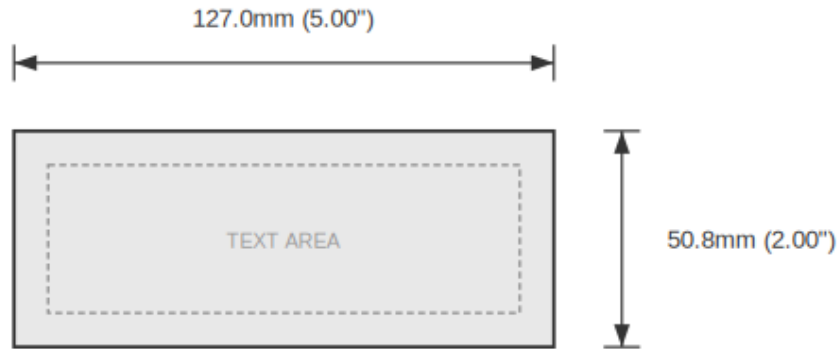

**AUTOMATIC / TRANSFER SWITCH Safety Label - 5" x 2"  
White on Green**

SKU: TB-RCT-50X20-WG-A-EA274E

Category: Rectangle Labels

Color: White On Green

**AUTOMATIC  
TRANSFER SWITCH****ENGRAVED TEXT**Line 1: "AUTOMATIC"  
Line 2: "TRANSFER SWITCH"**SPECIFICATIONS**

Width	127.0mm (5.00")
Height	50.8mm (2.00")
Material	2-Ply Laser Engraved Modified Acrylic
Engraving Depth	0.003" (0.076mm) - Depth may vary
Surface Finish	Matte
Thickness	0.0625" (1.6mm)
Cutting Method	Laser

**TOLERANCES**

Length: +/-0.12" | Width: +/-0.12" | Thickness: +/-5%

**DURABILITY & ENVIRONMENT**

- UV Tested: 3+ years without significant color change (ISO 4892-3)
- Suitable for outdoor use
- Temperature Range: -40F to 200F

**Product: AUTOMATIC / TRANSFER SWITCH Safety Label - 5" x 2" White on Green**

SKU: TB-RC

**DIMENSIONS**

Width	127.0mm (5.00")
Height	50.8mm (2.00")
Text Size	5.0mm (0.20")
Color	White On Green
Corner Style	Square
Holes	No
Mounting	Adhesive backing