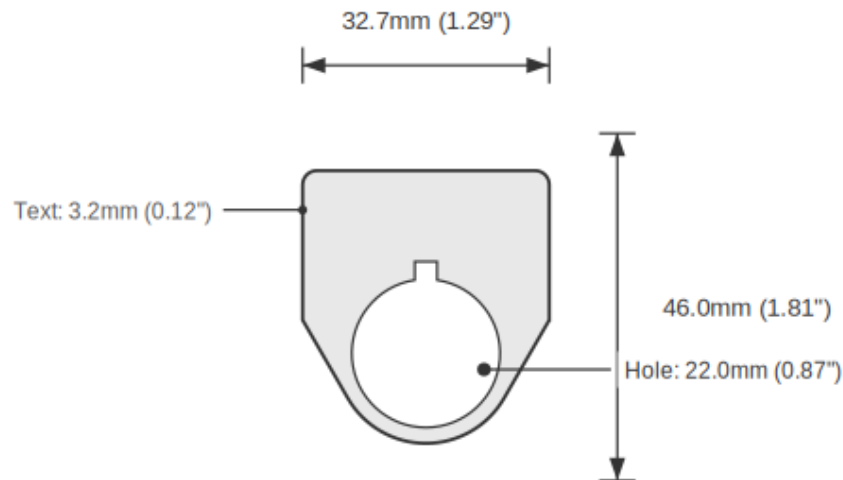

### SPECIFICATIONS

Device Size	22mm
Tag Dimensions	32.7 x 46.0 mm
Hole Diameter	22mm
Material	2-Ply Laser Engraved Modified Acrylic
Engraving Depth	0.003" (0.076mm) - Depth may vary
Surface Finish	Matte
Thickness	0.0625" (1.6mm)
Cutting Method	Laser

### TOLERANCES

Length: +/-0.12" | Width: +/-0.12" | Thickness: +/-5%

## DIMENSIONS

Overall Width	32.7mm (1.29")
Overall Height	46.0mm (1.81")
Hole Diameter	22.0mm (0.87")
Text Size	3.2mm (0.12")

## NOTES

1. All dimensions in millimeters unless otherwise noted
2. Drawing not to scale
3. See page 1 for manufacturing tolerances
4. Custom sizes available upon request