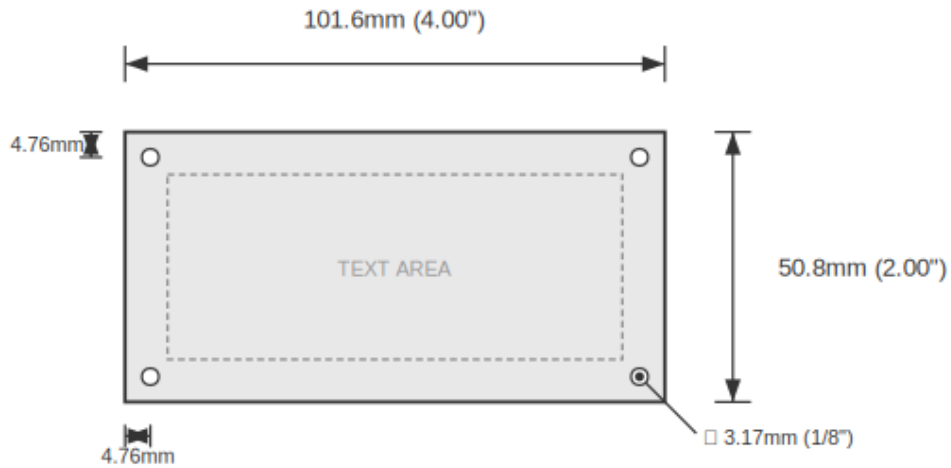

**SCOREBOARD Safety Label - 4" x 2" Black on White**

SKU: TB-RCT-40X20-BW-H-B24635

Category: Rectangle Labels

Color: Black On White

**ENGRAVED TEXT**

Line 1: "SCOREBOARD"

**SPECIFICATIONS**

Width	101.6mm (4.00")
Height	50.8mm (2.00")
Material	2-Ply Engraved Modified Acrylic
Engraving Depth	0.003" (0.076mm) - Depth may vary
Surface Finish	Matte
Thickness	0.0625" (1.6mm)
Cutting Method	Precision Cut

**TOLERANCES**

Length: +/-0.12" | Width: +/-0.12" | Thickness: +/-5%

**DURABILITY & ENVIRONMENT**

- UV Tested: 3+ years without significant color change (ISO 4892-3)
- Suitable for outdoor use
- Temperature Range: -40F to 200F

**Product: SCOREBOARD Safety Label - 4" x 2" Black on White**

SKU: TB-RC

**DIMENSIONS**

Width	101.6mm (4.00")
Height	50.8mm (2.00")
Text Size	5.0mm (0.20")
Color	Black On White
Corner Style	Square
Holes	Yes (4x corners)
Hole Diameter	3.18mm (1/8")
Hole Quantity	4
Hole Clearance	3.18mm (1/8") from each edge
Mounting	Screw through hole

**NOTES**

1. All dimensions in millimeters unless otherwise noted
2. Drawing not to scale
3. See page 1 for manufacturing tolerances
4. Custom sizes available upon request