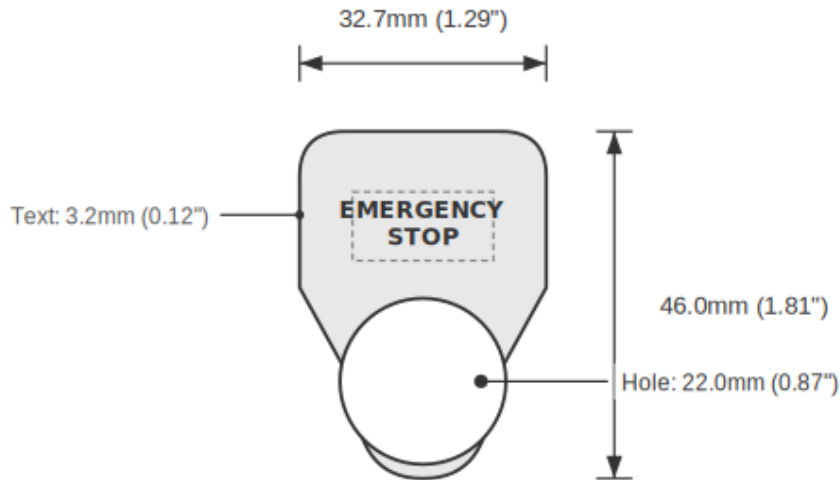

EMERGENCY / STOP Push Button Legend Plate - 22mm Black on Yellow

SKU: TB-R-22-EMERGENC-BOY

Category: Ring Tags

Color: Black On Yellow

Device Size: 22mm

ENGRAVED TEXT

Line 1: "EMERGENCY"

Line 2: "STOP"

SPECIFICATIONS	
Device Size	22mm
Tag Dimensions	32.7 x 46.0 mm
Hole Diameter	22mm
Material	2-Ply Laser Engraved Modified Acrylic
Engraving Depth	0.003" (0.076mm) - Depth may vary
Surface Finish	Matte
Thickness	0.0625" (1.6mm)
Cutting Method	Laser

TOLERANCES

Length: +/-0.12" | Width: +/-0.12" | Thickness: +/-5%

DURABILITY & ENVIRONMENT

- UV Tested: 3+ years without significant color change (ISO 4892-3)
- Suitable for outdoor use
- Temperature Range: -40F to 200F

Product: EMERGENCY / STOP Push Button Legend Plate - 22mm Black on Yellow

SKU: TB-R-

DIMENSIONS

Overall Width	32.7mm (1.29")
Overall Height	46.0mm (1.81")
Hole Diameter	22.0mm (0.87")
Text Size	3.2mm (0.12")