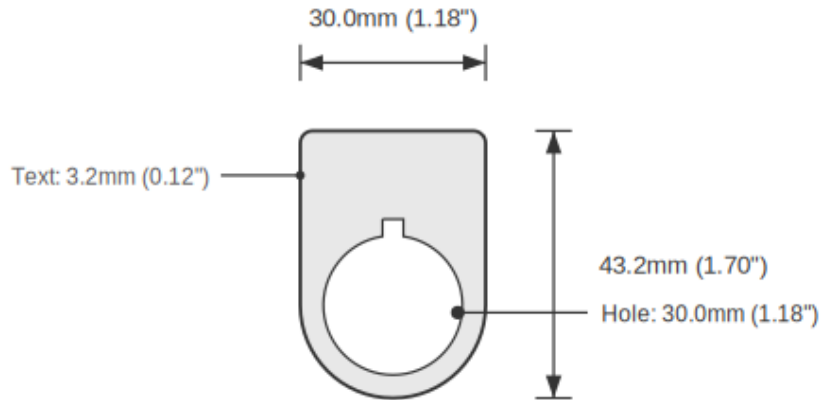

**SPECIFICATIONS**

Device Size	30mm
Tag Dimensions	38.8 x 56.2 mm
Hole Diameter	30mm
Material	2-Ply Engraved Modified Acrylic
Engraving Depth	0.003" (0.076mm) - Depth may vary
Surface Finish	Matte
Thickness	0.0625" (1.6mm)
Cutting Method	Precision Cut

**TOLERANCES**

Length: +/-0.12" | Width: +/-0.12" | Thickness: +/-5%

**DURABILITY & ENVIRONMENT**

- UV Tested: 3+ years without significant color change (ISO 4892-3)
- Suitable for outdoor use
- Temperature Range: -40F to 200F

**Product: ON / OFF Push Button Legend Plate - 22mm White on Green (Allen-Bradley) - White On Green**

SKU: TB-R2

**DIMENSIONS**

Overall Width	38.8mm (1.53")
Overall Height	56.2mm (2.21")
Hole Diameter	30.0mm (1.18")
Text Size	3.2mm (0.12")

**NOTES**

1. All dimensions in millimeters unless otherwise noted
2. Drawing not to scale
3. See page 1 for manufacturing tolerances
4. Custom sizes available upon request