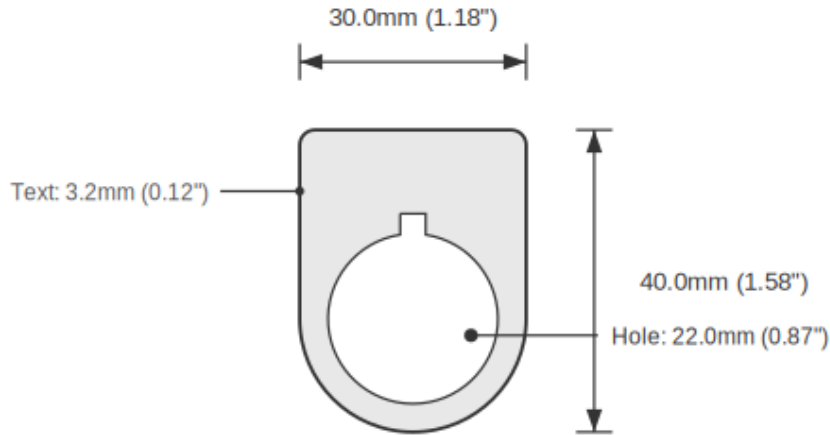

Device Size	22mm
Tag Dimensions	32.7 x 46.0 mm
Hole Diameter	22mm
Material	2-Ply Laser Engraved Modified Acrylic
Engraving Depth	0.003" (0.076mm) - Depth may vary
Surface Finish	Matte
Thickness	0.0625" (1.6mm)
Cutting Method	Laser

TOLERANCES

Length: +/-0.12" | Width: +/-0.12" | Thickness: +/-5%

DURABILITY & ENVIRONMENT

- UV Tested: 3+ years without significant color change (ISO 4892-3)
- Suitable for outdoor use
- Temperature Range: -40F to 200F

Product: INTERLOCK Push Button Legend Plate - 22mm White on Red (Allen-Bradley)

SKU: TB-R2

DIMENSIONS

Overall Width	32.7mm (1.29")
Overall Height	46.0mm (1.81")
Hole Diameter	22.0mm (0.87")
Text Size	3.2mm (0.12")

NOTES

1. All dimensions in millimeters unless otherwise noted
2. Drawing not to scale
3. See page 1 for manufacturing tolerances
4. Custom sizes available upon request