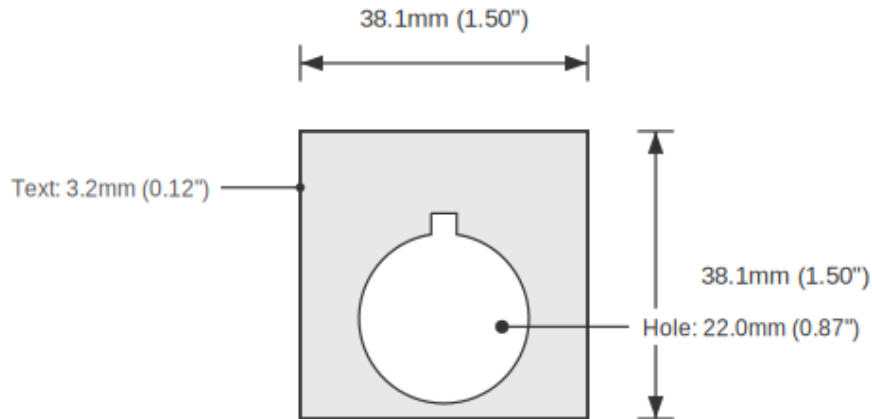

Device Size	22mm
Tag Dimensions	32.7 x 46.0 mm
Hole Diameter	22mm
Material	2-Ply Laser Engraved Modified Acrylic
Engraving Depth	0.003" (0.076mm) - Depth may vary
Surface Finish	Matte
Thickness	0.0625" (1.6mm)
Cutting Method	Laser

TOLERANCES

Length: +/-0.12" | Width: +/-0.12" | Thickness: +/-5%

DURABILITY & ENVIRONMENT

- UV Tested: 3+ years without significant color change (ISO 4892-3)
- Suitable for outdoor use
- Temperature Range: -40F to 200F

Product: TRIPPED Push Button Legend Plate - 22mm White on Red (Allen-Bradley)

SKU: TB-R2

DIMENSIONS

Overall Width	32.7mm (1.29")
Overall Height	46.0mm (1.81")
Hole Diameter	22.0mm (0.87")
Text Size	3.2mm (0.12")

NOTES

1. All dimensions in millimeters unless otherwise noted
2. Drawing not to scale
3. See page 1 for manufacturing tolerances
4. Custom sizes available upon request