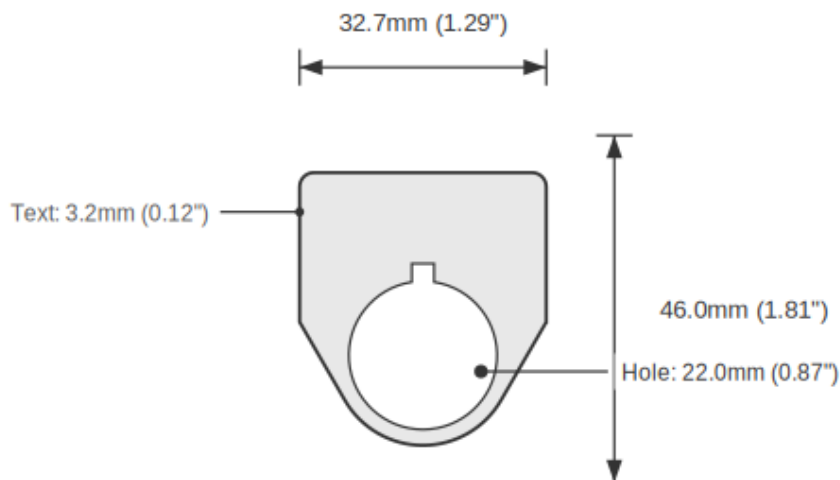

Device Size	22mm
Tag Dimensions	32.7 x 46.0 mm
Hole Diameter	22mm
Material	2-Ply Laser Engraved Modified Acrylic
Engraving Depth	0.003" (0.076mm) - Depth may vary
Surface Finish	Matte
Thickness	0.0625" (1.6mm)
Cutting Method	Laser

TOLERANCES

Length: +/-0.12" | Width: +/-0.12" | Thickness: +/-5%

DURABILITY & ENVIRONMENT

- UV Tested: 3+ years without significant color change (ISO 4892-3)
- Suitable for outdoor use
- Temperature Range: -40F to 200F

Product: FEED Push Button Legend Plate - 22mm White on Black (Allen-Bradley)

SKU: TB-R2

DIMENSIONS

Overall Width	32.7mm (1.29")
Overall Height	46.0mm (1.81")
Hole Diameter	22.0mm (0.87")
Text Size	3.2mm (0.12")

NOTES

1. All dimensions in millimeters unless otherwise noted
2. Drawing not to scale
3. See page 1 for manufacturing tolerances
4. Custom sizes available upon request