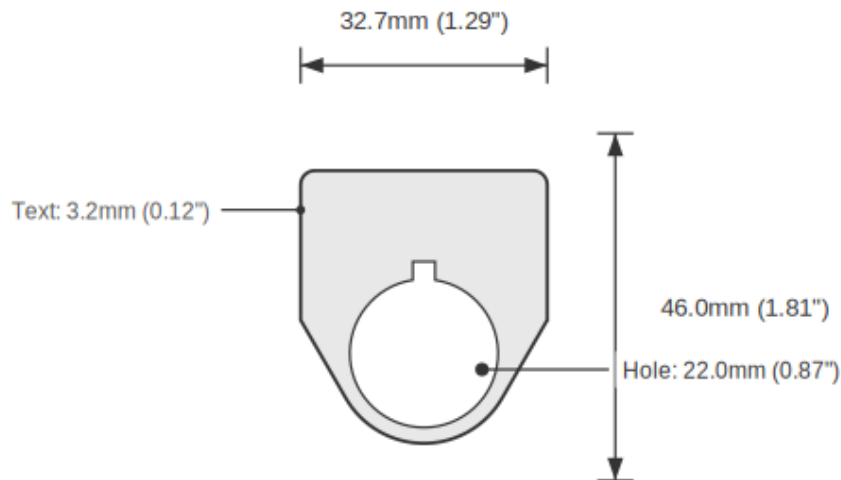

Device Size	22mm
Tag Dimensions	32.7 x 46.0 mm
Hole Diameter	22mm
Material	2-Ply Laser Engraved Modified Acrylic
Engraving Depth	0.003" (0.076mm) - Depth may vary
Surface Finish	Matte
Thickness	0.0625" (1.6mm)
Cutting Method	Laser

TOLERANCES

Length: +/-0.12" | Width: +/-0.12" | Thickness: +/-5%

DURABILITY & ENVIRONMENT

- UV Tested: 3+ years without significant color change (ISO 4892-3)
- Suitable for outdoor use
- Temperature Range: -40F to 200F

Product: UNLOAD Push Button Legend Plate - 22mm White on Black (Allen-Bradley)

SKU: TB-R2

DIMENSIONS

Overall Width	32.7mm (1.29")
Overall Height	46.0mm (1.81")
Hole Diameter	22.0mm (0.87")
Text Size	3.2mm (0.12")

NOTES

1. All dimensions in millimeters unless otherwise noted
2. Drawing not to scale
3. See page 1 for manufacturing tolerances
4. Custom sizes available upon request