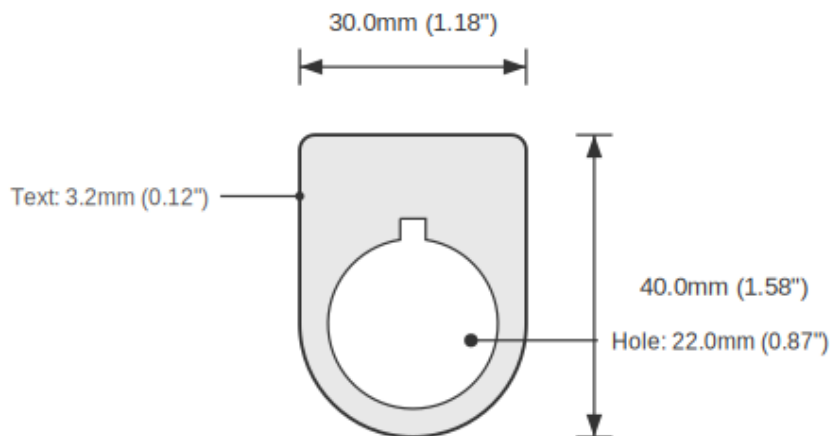

Device Size	22mm
Tag Dimensions	32.7 x 46.0 mm
Hole Diameter	22mm
Material	2-Ply Engraved Modified Acrylic
Engraving Depth	0.003" (0.076mm) - Depth may vary
Surface Finish	Matte
Thickness	0.0625" (1.6mm)
Cutting Method	Precision Cut

TOLERANCES

Length: +/-0.12" | Width: +/-0.12" | Thickness: +/-5%

DURABILITY & ENVIRONMENT

- UV Tested: 3+ years without significant color change (ISO 4892-3)
- Suitable for outdoor use
- Temperature Range: -40F to 200F

Product: TEMP LOW Push Button Legend Plate - 22mm White on Blue (Allen-Bradley)

SKU: TB-R2

DIMENSIONS

Overall Width	32.7mm (1.29")
Overall Height	46.0mm (1.81")
Hole Diameter	22.0mm (0.87")
Text Size	3.2mm (0.12")

NOTES

1. All dimensions in millimeters unless otherwise noted
2. Drawing not to scale
3. See page 1 for manufacturing tolerances
4. Custom sizes available upon request