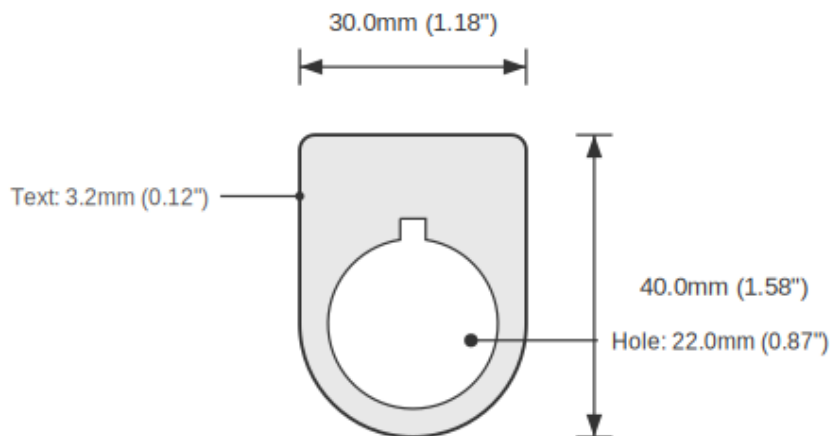

Device Size	22mm
Tag Dimensions	32.7 x 46.0 mm
Hole Diameter	22mm
Material	2-Ply Engraved Modified Acrylic
Engraving Depth	0.003" (0.076mm) - Depth may vary
Surface Finish	Matte
Thickness	0.0625" (1.6mm)
Cutting Method	Precision Cut

TOLERANCES

Length: +/-0.12" | Width: +/-0.12" | Thickness: +/-5%

DURABILITY & ENVIRONMENT

- UV Tested: 3+ years without significant color change (ISO 4892-3)
- Suitable for outdoor use
- Temperature Range: -40F to 200F

Product: GUARD OPEN Push Button Legend Plate - 22mm White on Red (Allen-Bradley)

SKU: TB-R2

DIMENSIONS

Overall Width	32.7mm (1.29")
Overall Height	46.0mm (1.81")
Hole Diameter	22.0mm (0.87")
Text Size	3.2mm (0.12")

NOTES

1. All dimensions in millimeters unless otherwise noted
2. Drawing not to scale
3. See page 1 for manufacturing tolerances
4. Custom sizes available upon request