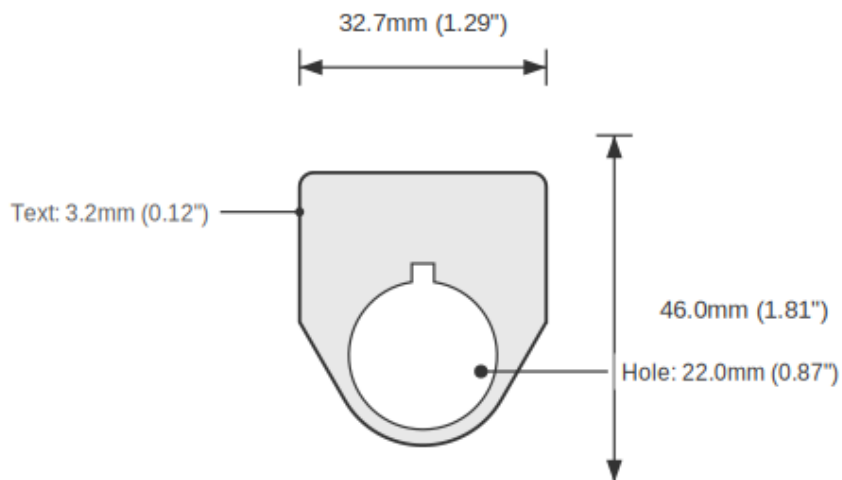

Device Size	22mm
Tag Dimensions	32.7 x 46.0 mm
Hole Diameter	22mm
Material	2-Ply Laser Engraved Modified Acrylic
Engraving Depth	0.003" (0.076mm) - Depth may vary
Surface Finish	Matte
Thickness	0.0625" (1.6mm)
Cutting Method	Laser

TOLERANCES

Length: +/-0.12" | Width: +/-0.12" | Thickness: +/-5%

DURABILITY & ENVIRONMENT

- UV Tested: 3+ years without significant color change (ISO 4892-3)
- Suitable for outdoor use
- Temperature Range: -40F to 200F

Product: GUARD OPEN Push Button Legend Plate - 22mm White on Red (Allen-Bradley)

SKU: TB-R2

DIMENSIONS

Overall Width	32.7mm (1.29")
Overall Height	46.0mm (1.81")
Hole Diameter	22.0mm (0.87")
Text Size	3.2mm (0.12")

NOTES

1. All dimensions in millimeters unless otherwise noted
2. Drawing not to scale
3. See page 1 for manufacturing tolerances
4. Custom sizes available upon request