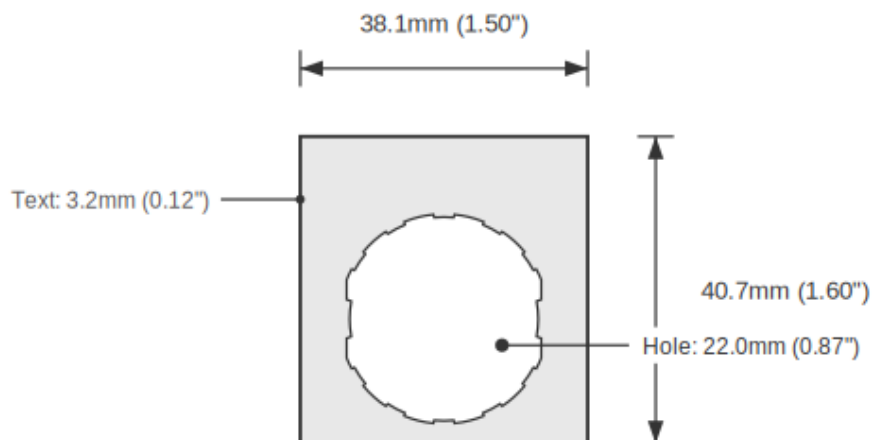

Device Size	22mm
Tag Dimensions	32.7 x 46.0 mm
Hole Diameter	22mm
Material	2-Ply Laser Engraved Modified Acrylic
Engraving Depth	0.003" (0.076mm) - Depth may vary
Surface Finish	Matte
Thickness	0.0625" (1.6mm)
Cutting Method	Laser

TOLERANCES

Length: +/-0.12" | Width: +/-0.12" | Thickness: +/-5%

DURABILITY & ENVIRONMENT

- UV Tested: 3+ years without significant color change (ISO 4892-3)
- Suitable for outdoor use
- Temperature Range: -40F to 200F

Product: DOOR OPEN Push Button Legend Plate - 22mm White on Red (Schneider Electric)

SKU: TB-R2

DIMENSIONS

Overall Width	32.7mm (1.29")
Overall Height	46.0mm (1.81")
Hole Diameter	22.0mm (0.87")
Text Size	3.2mm (0.12")

NOTES

1. All dimensions in millimeters unless otherwise noted
2. Drawing not to scale
3. See page 1 for manufacturing tolerances
4. Custom sizes available upon request