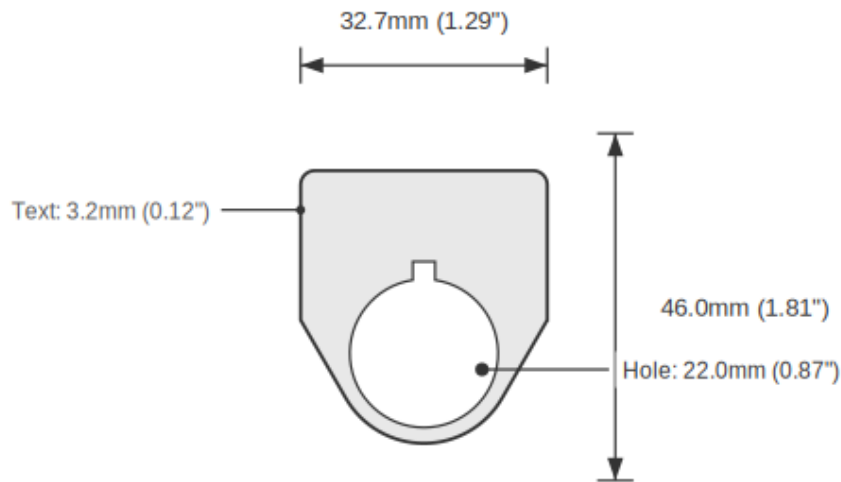

Device Size	22mm
Tag Dimensions	32.7 x 46.0 mm
Hole Diameter	22mm
Material	2-Ply Laser Engraved Modified Acrylic
Engraving Depth	0.003" (0.076mm) - Depth may vary
Surface Finish	Matte
Thickness	0.0625" (1.6mm)
Cutting Method	Laser

TOLERANCES

Length: +/-0.12" | Width: +/-0.12" | Thickness: +/-5%

DURABILITY & ENVIRONMENT

- UV Tested: 3+ years without significant color change (ISO 4892-3)
- Suitable for outdoor use
- Temperature Range: -40F to 200F

Product: SINGLE CYCLE Push Button Legend Plate - 22mm White on Black (Allen-Bradley)

SKU: TB-R2

DIMENSIONS

Overall Width	32.7mm (1.29")
Overall Height	46.0mm (1.81")
Hole Diameter	22.0mm (0.87")
Text Size	3.2mm (0.12")

NOTES

1. All dimensions in millimeters unless otherwise noted
2. Drawing not to scale
3. See page 1 for manufacturing tolerances
4. Custom sizes available upon request