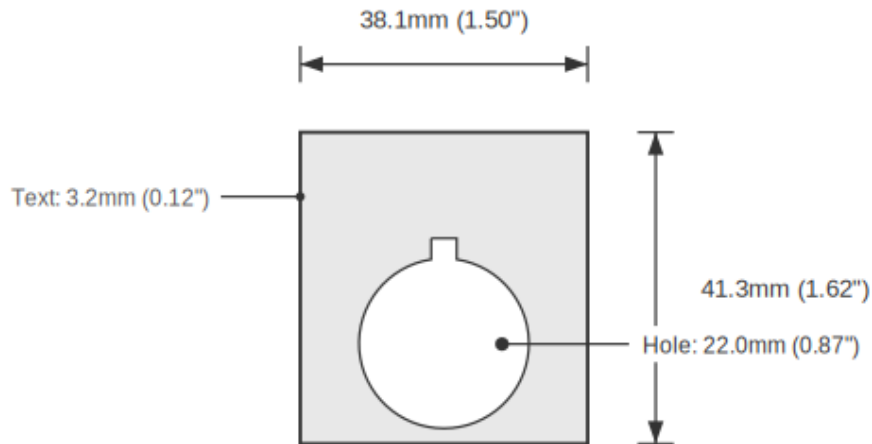

### ENGRAVED TEXT

Line 1: "ON"  
Line 2: "OFF"

SPECIFICATIONS	
Device Size	22mm
Tag Dimensions	32.7 x 46.0 mm
Hole Diameter	22mm
Material	2-Ply Engraved Modified Acrylic
Engraving Depth	0.003" (0.076mm) - Depth may vary
Surface Finish	Matte
Thickness	0.0625" (1.6mm)
Cutting Method	Precision Cut

### TOLERANCES

Length: +/-0.12" | Width: +/-0.12" | Thickness: +/-5%

**Product: ON / OFF Push Button Legend Plate - 22mm White on Black (Allen-Bradley)**

SKU: TB-R2

**DIMENSIONS**

Overall Width	32.7mm (1.29")
Overall Height	46.0mm (1.81")
Hole Diameter	22.0mm (0.87")
Text Size	3.2mm (0.12")

**NOTES**

1. All dimensions in millimeters unless otherwise noted
2. Drawing not to scale
3. See page 1 for manufacturing tolerances
4. Custom sizes available upon request