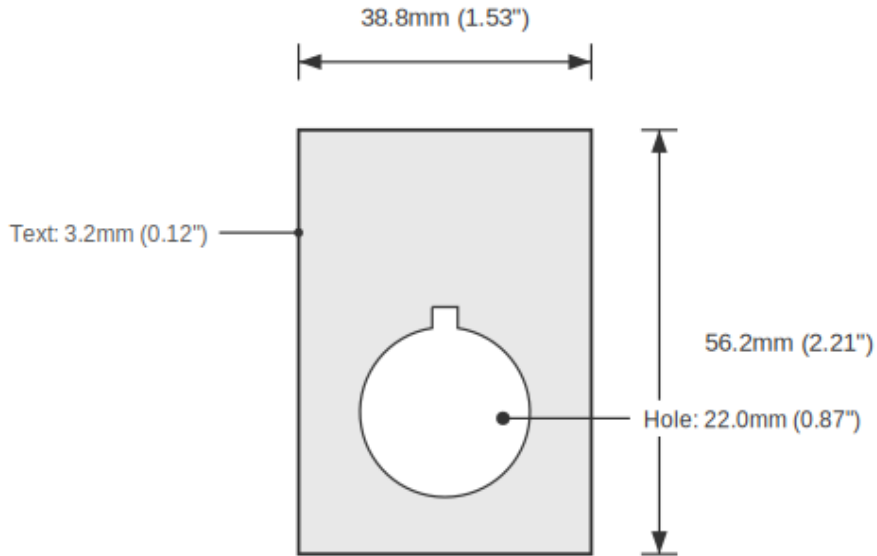

ON / OFF Push Button Legend Plate - 22mm White on Black (Allen-Bradley)

SKU: TB-R22-ONOFF-MDSQ2-RW

Category: Ring Tags

Color: White On Black

Device Size: 22mm

ENGRAVED TEXT

Line 1: "ON"
Line 2: "OFF"

SPECIFICATIONS	
Device Size	22mm
Tag Dimensions	32.7 x 46.0 mm
Hole Diameter	22mm
Material	2-Ply Engraved Modified Acrylic
Engraving Depth	0.003" (0.076mm) - Depth may vary
Surface Finish	Matte
Thickness	0.0625" (1.6mm)
Cutting Method	Precision Cut

TOLERANCES

Length: +/-0.12" | Width: +/-0.12" | Thickness: +/-5%

DURABILITY & ENVIRONMENT

- UV Tested: 3+ years without significant color change (ISO 4892-3)
- Suitable for outdoor use
- Temperature Range: -40F to 200F

Product: ON / OFF Push Button Legend Plate - 22mm White on Black (Allen-Bradley)

SKU: TB-R2

DIMENSIONS

Overall Width	32.7mm (1.29")
Overall Height	46.0mm (1.81")
Hole Diameter	22.0mm (0.87")
Text Size	3.2mm (0.12")

NOTES

1. All dimensions in millimeters unless otherwise noted
2. Drawing not to scale
3. See page 1 for manufacturing tolerances
4. Custom sizes available upon request