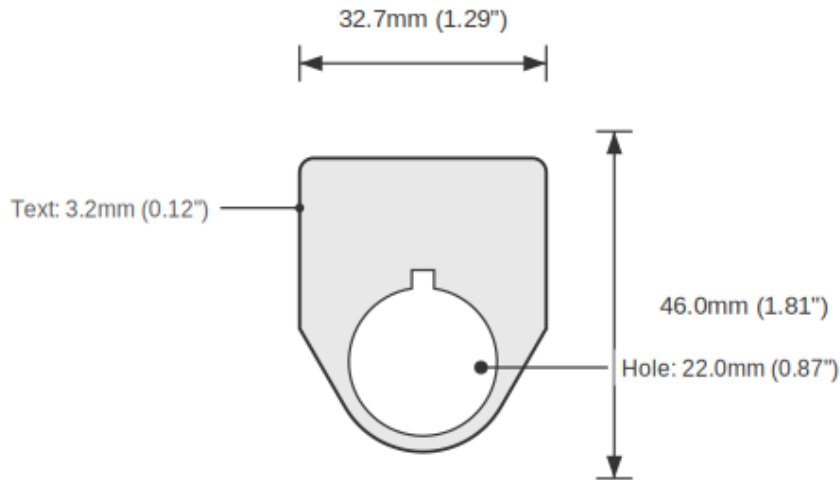

ON / OFF Push Button Legend Plate - 22mm White on Black (Allen-Bradley)

SKU: TB-R22-ONOFF-TRAD2-RW

Category: Ring Tags

Color: White On Black

Device Size: 22mm

ENGRAVED TEXT

Line 1: "ON"
Line 2: "OFF"

SPECIFICATIONS	
Device Size	22mm
Tag Dimensions	32.7 x 46.0 mm
Hole Diameter	22mm
Material	2-Ply Laser Engraved Modified Acrylic
Engraving Depth	0.003" (0.076mm) - Depth may vary
Surface Finish	Matte
Thickness	0.0625" (1.6mm)
Cutting Method	Laser

TOLERANCES

Length: +/-0.12" | Width: +/-0.12" | Thickness: +/-5%

DURABILITY & ENVIRONMENT

- UV Tested: 3+ years without significant color change (ISO 4892-3)
- Suitable for outdoor use
- Temperature Range: -40F to 200F

Product: ON / OFF Push Button Legend Plate - 22mm White on Black (Allen-Bradley)

SKU: TB-R2

DIMENSIONS

Overall Width	32.7mm (1.29")
Overall Height	46.0mm (1.81")
Hole Diameter	22.0mm (0.87")
Text Size	3.2mm (0.12")

NOTES

1. All dimensions in millimeters unless otherwise noted
2. Drawing not to scale
3. See page 1 for manufacturing tolerances
4. Custom sizes available upon request