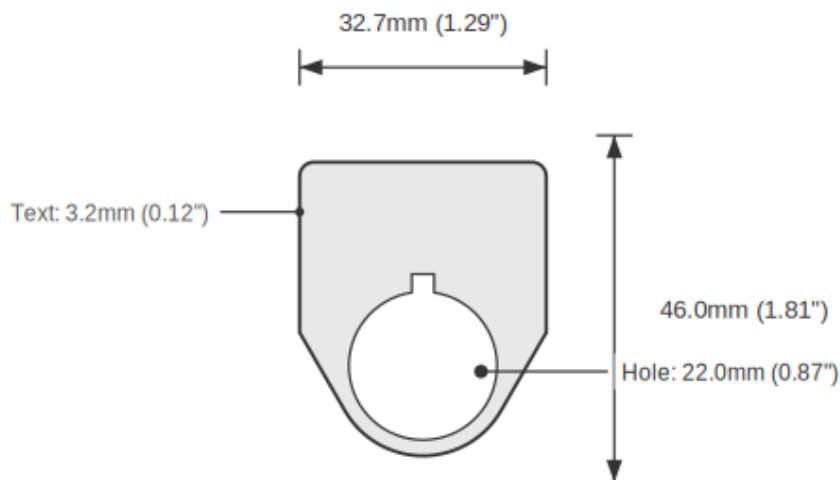

### ENGRAVED TEXT

Line 1: "LOCAL"  
Line 2: "REMOTE"

SPECIFICATIONS	
Device Size	22mm
Tag Dimensions	32.7 x 46.0 mm
Hole Diameter	22mm
Material	2-Ply Laser Engraved Modified Acrylic
Engraving Depth	0.003" (0.076mm) - Depth may vary
Surface Finish	Matte
Thickness	0.0625" (1.6mm)
Cutting Method	Laser

### TOLERANCES

Length: +/-0.12" | Width: +/-0.12" | Thickness: +/-5%

## DIMENSIONS

Overall Width	32.7mm (1.29")
Overall Height	46.0mm (1.81")
Hole Diameter	22.0mm (0.87")
Text Size	3.2mm (0.12")

## NOTES

1. All dimensions in millimeters unless otherwise noted
2. Drawing not to scale
3. See page 1 for manufacturing tolerances
4. Custom sizes available upon request