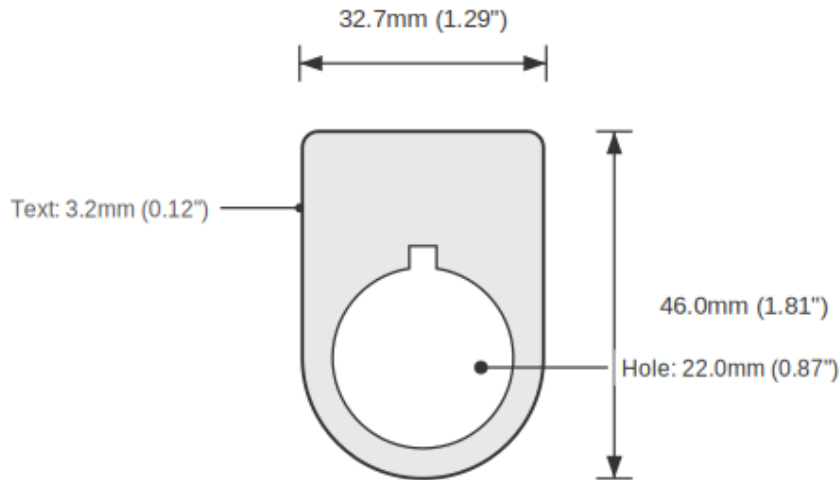

SPECIFICATIONS

Device Size	22mm
Tag Dimensions	32.7 x 46.0 mm
Hole Diameter	22mm
Material	2-Ply Engraved Modified Acrylic
Engraving Depth	0.003" (0.076mm) - Depth may vary
Surface Finish	Matte
Thickness	0.0625" (1.6mm)
Cutting Method	Precision Cut

TOLERANCES

Length: +/-0.12" | Width: +/-0.12" | Thickness: +/-5%

DURABILITY & ENVIRONMENT

- UV Tested: 3+ years without significant color change (ISO 4892-3)
- Suitable for outdoor use
- Temperature Range: -40F to 200F

Product: OPEN / CLOSE Push Button Legend Plate - 22mm White on Black (Allen-Bradley)

SKU: TB-R2

DIMENSIONS

Overall Width	32.7mm (1.29")
Overall Height	46.0mm (1.81")
Hole Diameter	22.0mm (0.87")
Text Size	3.2mm (0.12")

NOTES

1. All dimensions in millimeters unless otherwise noted
2. Drawing not to scale
3. See page 1 for manufacturing tolerances
4. Custom sizes available upon request