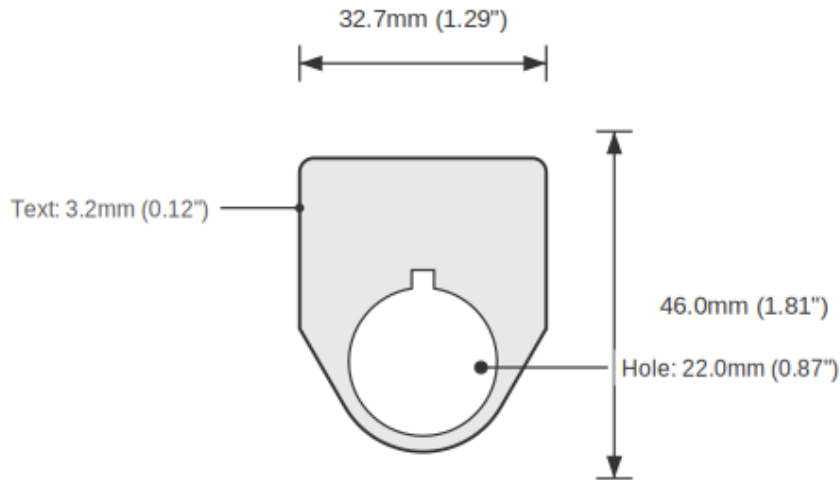

SPECIFICATIONS

Device Size	22mm
Tag Dimensions	32.7 x 46.0 mm
Hole Diameter	22mm
Material	2-Ply Laser Engraved Modified Acrylic
Engraving Depth	0.003" (0.076mm) - Depth may vary
Surface Finish	Matte
Thickness	0.0625" (1.6mm)
Cutting Method	Laser

TOLERANCES

Length: +/-0.12" | Width: +/-0.12" | Thickness: +/-5%

DURABILITY & ENVIRONMENT

- UV Tested: 3+ years without significant color change (ISO 4892-3)
- Suitable for outdoor use
- Temperature Range: -40F to 200F

Product: OPEN / CLOSE Push Button Legend Plate - 22mm White on Black (Allen-Bradley)

SKU: TB-R2

DIMENSIONS

Overall Width	32.7mm (1.29")
Overall Height	46.0mm (1.81")
Hole Diameter	22.0mm (0.87")
Text Size	3.2mm (0.12")

NOTES

1. All dimensions in millimeters unless otherwise noted
2. Drawing not to scale
3. See page 1 for manufacturing tolerances
4. Custom sizes available upon request