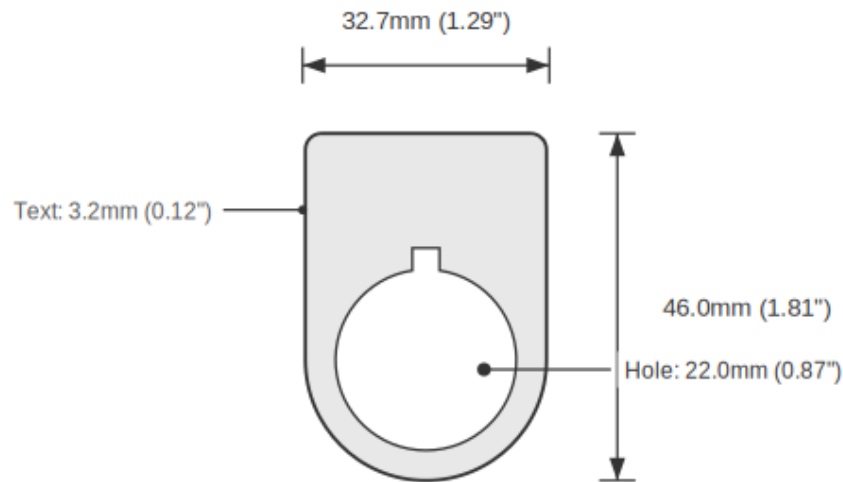

SPECIFICATIONS

Device Size	22mm
Tag Dimensions	32.7 x 46.0 mm
Hole Diameter	22mm
Material	2-Ply Engraved Modified Acrylic
Engraving Depth	0.003" (0.076mm) - Depth may vary
Surface Finish	Matte
Thickness	0.0625" (1.6mm)
Cutting Method	Precision Cut

TOLERANCES

Length: +/-0.12" | Width: +/-0.12" | Thickness: +/-5%

DURABILITY & ENVIRONMENT

- UV Tested: 3+ years without significant color change (ISO 4892-3)
- Suitable for outdoor use
- Temperature Range: -40F to 200F

Product: CONTROL / OFF Push Button Legend Plate - 22mm White on Black (Allen-Bradley)

SKU: TB-R2

DIMENSIONS

Overall Width	32.7mm (1.29")
Overall Height	46.0mm (1.81")
Hole Diameter	22.0mm (0.87")
Text Size	3.2mm (0.12")

NOTES

1. All dimensions in millimeters unless otherwise noted
2. Drawing not to scale
3. See page 1 for manufacturing tolerances
4. Custom sizes available upon request