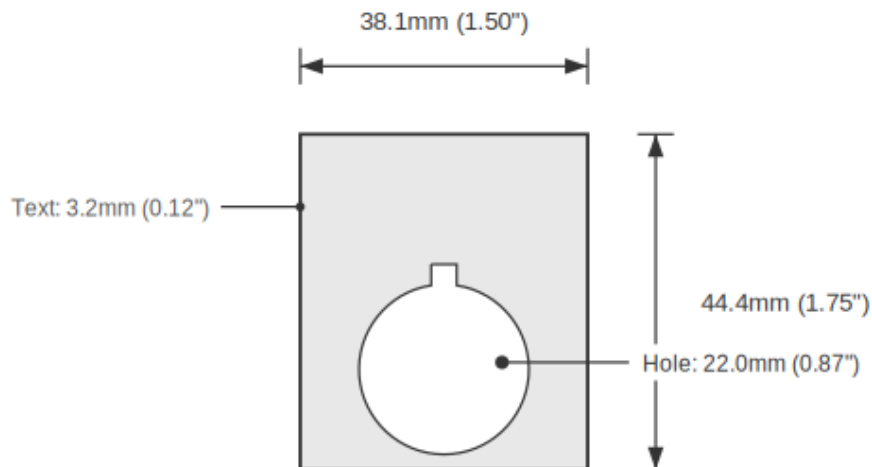

SPECIFICATIONS

Device Size	22mm
Tag Dimensions	32.7 x 46.0 mm
Hole Diameter	22mm
Material	2-Ply Laser Engraved Modified Acrylic
Engraving Depth	0.003" (0.076mm) - Depth may vary
Surface Finish	Matte
Thickness	0.0625" (1.6mm)
Cutting Method	Laser

TOLERANCES

Length: +/-0.12" | Width: +/-0.12" | Thickness: +/-5%

DURABILITY & ENVIRONMENT

- UV Tested: 3+ years without significant color change (ISO 4892-3)
- Suitable for outdoor use
- Temperature Range: -40F to 200F

Product: HAND / OFF / AUTO Push Button Legend Plate - 22mm White on Black (Allen-Bradley)

SKU: TB-R2

DIMENSIONS

Overall Width	32.7mm (1.29")
Overall Height	46.0mm (1.81")
Hole Diameter	22.0mm (0.87")
Text Size	3.2mm (0.12")

NOTES

1. All dimensions in millimeters unless otherwise noted
2. Drawing not to scale
3. See page 1 for manufacturing tolerances
4. Custom sizes available upon request