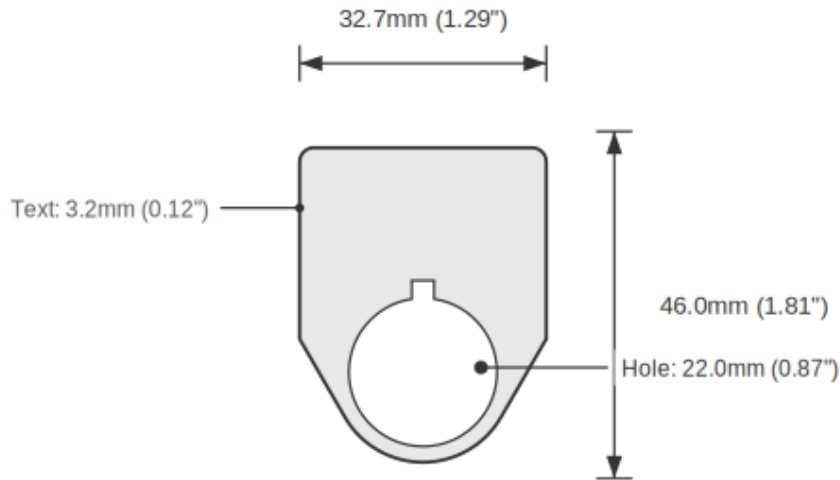

SPECIFICATIONS

Device Size	22mm
Tag Dimensions	32.7 x 46.0 mm
Hole Diameter	22mm
Material	2-Ply Laser Engraved Modified Acrylic
Engraving Depth	0.003" (0.076mm) - Depth may vary
Surface Finish	Matte
Thickness	0.0625" (1.6mm)
Cutting Method	Laser

TOLERANCES

Length: +/-0.12" | Width: +/-0.12" | Thickness: +/-5%

DURABILITY & ENVIRONMENT

- UV Tested: 3+ years without significant color change (ISO 4892-3)
- Suitable for outdoor use
- Temperature Range: -40F to 200F

Product: HAND / OFF / AUTO Push Button Legend Plate - 22mm White on Black (Allen-Bradley)

SKU: TB-R2

DIMENSIONS

Overall Width	32.7mm (1.29")
Overall Height	46.0mm (1.81")
Hole Diameter	22.0mm (0.87")
Text Size	3.2mm (0.12")

NOTES

1. All dimensions in millimeters unless otherwise noted
2. Drawing not to scale
3. See page 1 for manufacturing tolerances
4. Custom sizes available upon request