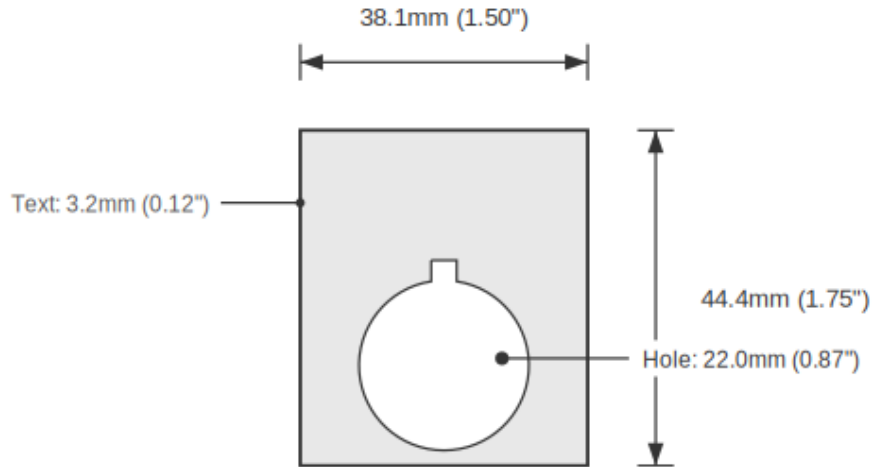

### SPECIFICATIONS

Device Size	22mm
Tag Dimensions	32.7 x 46.0 mm
Hole Diameter	22mm
Material	2-Ply Laser Engraved Modified Acrylic
Engraving Depth	0.003" (0.076mm) - Depth may vary
Surface Finish	Matte
Thickness	0.0625" (1.6mm)
Cutting Method	Laser

### TOLERANCES

Length: +/-0.12" | Width: +/-0.12" | Thickness: +/-5%

**Product: AUTO / OFF / MANUAL Push Button Legend Plate - 22mm White on Black (Allen-Bradley)**

SKU: TB-R2

**DIMENSIONS**

Overall Width	32.7mm (1.29")
Overall Height	46.0mm (1.81")
Hole Diameter	22.0mm (0.87")
Text Size	3.2mm (0.12")

**NOTES**

1. All dimensions in millimeters unless otherwise noted
2. Drawing not to scale
3. See page 1 for manufacturing tolerances
4. Custom sizes available upon request