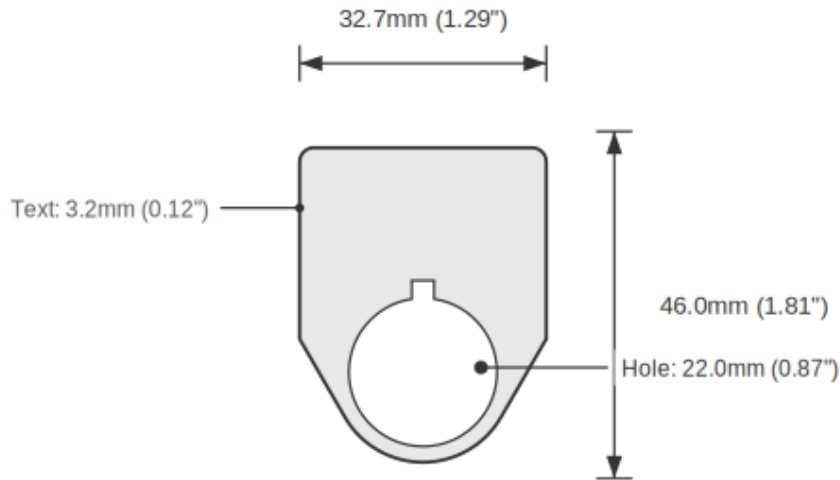

SPECIFICATIONS

Device Size	22mm
Tag Dimensions	32.7 x 46.0 mm
Hole Diameter	22mm
Material	2-Ply Laser Engraved Modified Acrylic
Engraving Depth	0.003" (0.076mm) - Depth may vary
Surface Finish	Matte
Thickness	0.0625" (1.6mm)
Cutting Method	Laser

TOLERANCES

Length: +/-0.12" | Width: +/-0.12" | Thickness: +/-5%

DURABILITY & ENVIRONMENT

- UV Tested: 3+ years without significant color change (ISO 4892-3)
- Suitable for outdoor use
- Temperature Range: -40F to 200F

Product: FWD / OFF / REV Push Button Legend Plate - 22mm White on Black (Allen-Bradley)

SKU: TB-R2

DIMENSIONS

Overall Width	32.7mm (1.29")
Overall Height	46.0mm (1.81")
Hole Diameter	22.0mm (0.87")
Text Size	3.2mm (0.12")

NOTES

1. All dimensions in millimeters unless otherwise noted
2. Drawing not to scale
3. See page 1 for manufacturing tolerances
4. Custom sizes available upon request