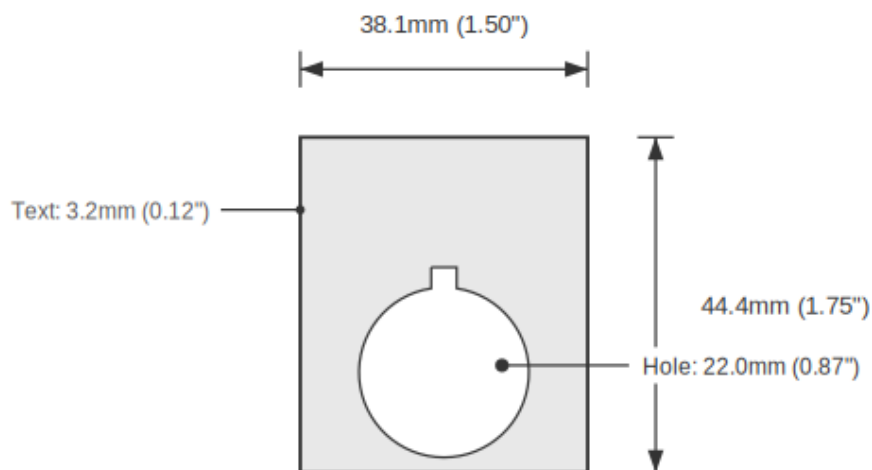

SPECIFICATIONS

Device Size	22mm
Tag Dimensions	32.7 x 46.0 mm
Hole Diameter	22mm
Material	2-Ply Engraved Modified Acrylic
Engraving Depth	0.003" (0.076mm) - Depth may vary
Surface Finish	Matte
Thickness	0.0625" (1.6mm)
Cutting Method	Precision Cut

TOLERANCES

Length: +/-0.12" | Width: +/-0.12" | Thickness: +/-5%

DURABILITY & ENVIRONMENT

- UV Tested: 3+ years without significant color change (ISO 4892-3)
- Suitable for outdoor use
- Temperature Range: -40F to 200F

Product: OPEN / STOP / CLOSE Push Button Legend Plate - 22mm White on Black (Allen-Bradley)

SKU: TB-R2

DIMENSIONS

Overall Width	32.7mm (1.29")
Overall Height	46.0mm (1.81")
Hole Diameter	22.0mm (0.87")
Text Size	3.2mm (0.12")

NOTES

1. All dimensions in millimeters unless otherwise noted
2. Drawing not to scale
3. See page 1 for manufacturing tolerances
4. Custom sizes available upon request