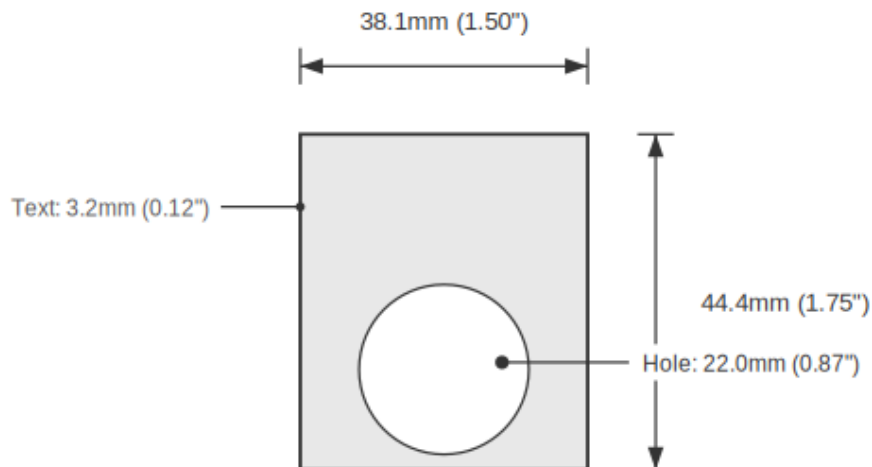

SPECIFICATIONS

Device Size	22mm
Tag Dimensions	32.7 x 46.0 mm
Hole Diameter	22mm
Material	2-Ply Laser Engraved Modified Acrylic
Engraving Depth	0.003" (0.076mm) - Depth may vary
Surface Finish	Matte
Thickness	0.0625" (1.6mm)
Cutting Method	Laser

TOLERANCES

Length: +/-0.12" | Width: +/-0.12" | Thickness: +/-5%

DURABILITY & ENVIRONMENT

- UV Tested: 3+ years without significant color change (ISO 4892-3)
- Suitable for outdoor use
- Temperature Range: -40F to 200F

Product: LOCAL / OFF / REMOTE Push Button Legend Plate - 22mm White on Black

SKU: TB-R2

DIMENSIONS

Overall Width	32.7mm (1.29")
Overall Height	46.0mm (1.81")
Hole Diameter	22.0mm (0.87")
Text Size	3.2mm (0.12")

NOTES

1. All dimensions in millimeters unless otherwise noted
2. Drawing not to scale
3. See page 1 for manufacturing tolerances
4. Custom sizes available upon request