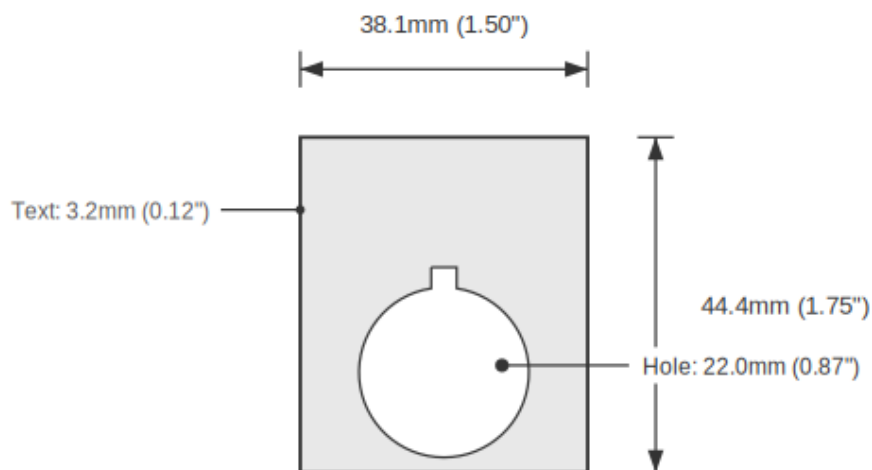

SPECIFICATIONS

Device Size	22mm
Tag Dimensions	32.7 x 46.0 mm
Hole Diameter	22mm
Material	2-Ply Laser Engraved Modified Acrylic
Engraving Depth	0.003" (0.076mm) - Depth may vary
Surface Finish	Matte
Thickness	0.0625" (1.6mm)
Cutting Method	Laser

TOLERANCES

Length: +/-0.12" | Width: +/-0.12" | Thickness: +/-5%

DURABILITY & ENVIRONMENT

- UV Tested: 3+ years without significant color change (ISO 4892-3)
- Suitable for outdoor use
- Temperature Range: -40F to 200F

Product: LOCAL / OFF / REMOTE Push Button Legend Plate - 22mm White on Black (Allen-Bradley)

SKU: TB-R2

DIMENSIONS

Overall Width	32.7mm (1.29")
Overall Height	46.0mm (1.81")
Hole Diameter	22.0mm (0.87")
Text Size	3.2mm (0.12")

NOTES

1. All dimensions in millimeters unless otherwise noted
2. Drawing not to scale
3. See page 1 for manufacturing tolerances
4. Custom sizes available upon request