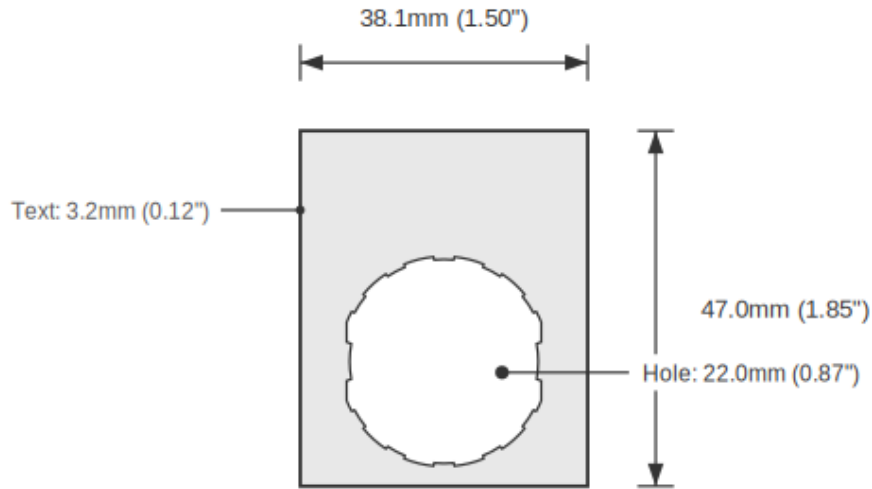

SPECIFICATIONS

Device Size	22mm
Tag Dimensions	32.7 x 46.0 mm
Hole Diameter	22mm
Material	2-Ply Laser Engraved Modified Acrylic
Engraving Depth	0.003" (0.076mm) - Depth may vary
Surface Finish	Matte
Thickness	0.0625" (1.6mm)
Cutting Method	Laser

TOLERANCES

Length: +/-0.12" | Width: +/-0.12" | Thickness: +/-5%

DURABILITY & ENVIRONMENT

- UV Tested: 3+ years without significant color change (ISO 4892-3)
- Suitable for outdoor use
- Temperature Range: -40F to 200F

Product: LOCAL / OFF / REMOTE Push Button Legend Plate - 22mm White on Black (Schneider Electric)

SKU: TB-R2

DIMENSIONS

Overall Width	32.7mm (1.29")
Overall Height	46.0mm (1.81")
Hole Diameter	22.0mm (0.87")
Text Size	3.2mm (0.12")

NOTES

1. All dimensions in millimeters unless otherwise noted
2. Drawing not to scale
3. See page 1 for manufacturing tolerances
4. Custom sizes available upon request