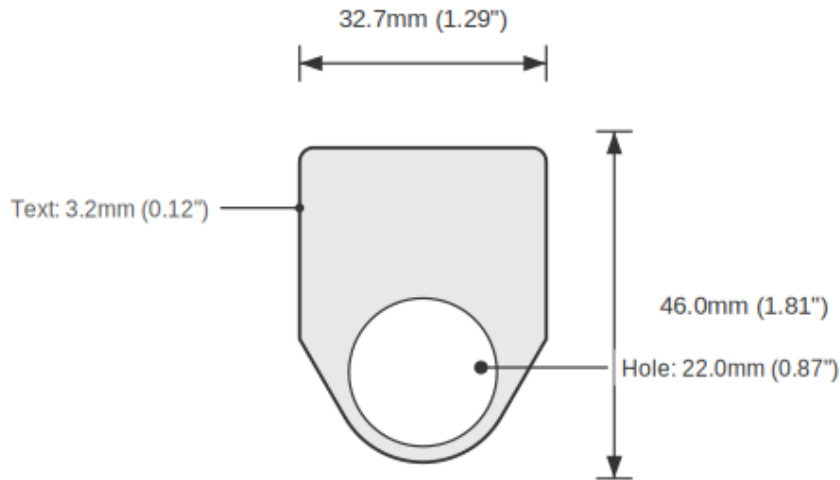

SPECIFICATIONS

Device Size	22mm
Tag Dimensions	32.7 x 46.0 mm
Hole Diameter	22mm
Material	2-Ply Laser Engraved Modified Acrylic
Engraving Depth	0.003" (0.076mm) - Depth may vary
Surface Finish	Matte
Thickness	0.0625" (1.6mm)
Cutting Method	Laser

TOLERANCES

Length: +/-0.12" | Width: +/-0.12" | Thickness: +/-5%

DURABILITY & ENVIRONMENT

- UV Tested: 3+ years without significant color change (ISO 4892-3)
- Suitable for outdoor use
- Temperature Range: -40F to 200F

Product: LOCAL / OFF / REMOTE Push Button Legend Plate - 22mm White on Black

SKU: TB-R2

DIMENSIONS

Overall Width	32.7mm (1.29")
Overall Height	46.0mm (1.81")
Hole Diameter	22.0mm (0.87")
Text Size	3.2mm (0.12")

NOTES

1. All dimensions in millimeters unless otherwise noted
2. Drawing not to scale
3. See page 1 for manufacturing tolerances
4. Custom sizes available upon request