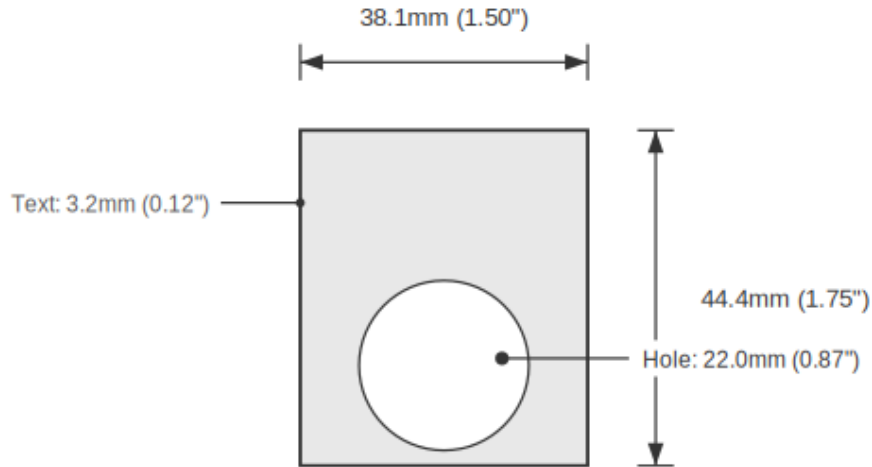

SPECIFICATIONS

Device Size	22mm
Tag Dimensions	32.7 x 46.0 mm
Hole Diameter	22mm
Material	2-Ply Laser Engraved Modified Acrylic
Engraving Depth	0.003" (0.076mm) - Depth may vary
Surface Finish	Matte
Thickness	0.0625" (1.6mm)
Cutting Method	Laser

TOLERANCES

Length: +/-0.12" | Width: +/-0.12" | Thickness: +/-5%

DURABILITY & ENVIRONMENT

- UV Tested: 3+ years without significant color change (ISO 4892-3)
- Suitable for outdoor use
- Temperature Range: -40F to 200F

Product: RUN / OFF / JOG Push Button Legend Plate - 22mm White on Black

SKU: TB-R2

DIMENSIONS

Overall Width	32.7mm (1.29")
Overall Height	46.0mm (1.81")
Hole Diameter	22.0mm (0.87")
Text Size	3.2mm (0.12")

NOTES

1. All dimensions in millimeters unless otherwise noted
2. Drawing not to scale
3. See page 1 for manufacturing tolerances
4. Custom sizes available upon request