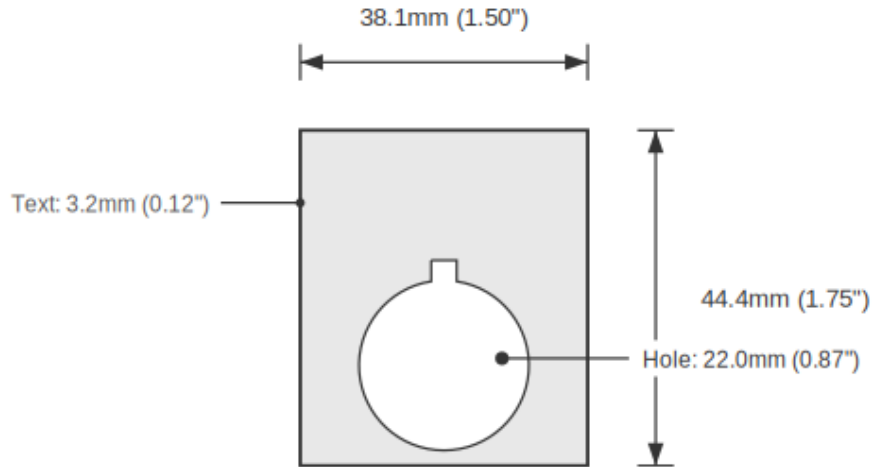

SPECIFICATIONS

Device Size	22mm
Tag Dimensions	32.7 x 46.0 mm
Hole Diameter	22mm
Material	2-Ply Laser Engraved Modified Acrylic
Engraving Depth	0.003" (0.076mm) - Depth may vary
Surface Finish	Matte
Thickness	0.0625" (1.6mm)
Cutting Method	Laser

TOLERANCES

Length: +/-0.12" | Width: +/-0.12" | Thickness: +/-5%

DURABILITY & ENVIRONMENT

- UV Tested: 3+ years without significant color change (ISO 4892-3)
- Suitable for outdoor use
- Temperature Range: -40F to 200F

Product: RUN / OFF / JOG Push Button Legend Plate - 22mm White on Black (Allen-Bradley)

SKU: TB-R2

DIMENSIONS

Overall Width	32.7mm (1.29")
Overall Height	46.0mm (1.81")
Hole Diameter	22.0mm (0.87")
Text Size	3.2mm (0.12")

NOTES

1. All dimensions in millimeters unless otherwise noted
2. Drawing not to scale
3. See page 1 for manufacturing tolerances
4. Custom sizes available upon request